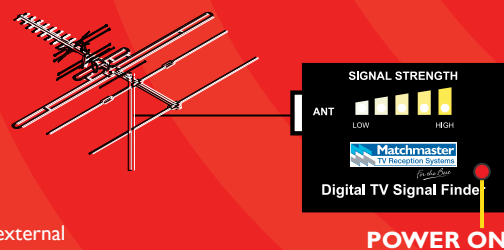

INSTRUCTIONS

1. Connect the antenna cable to the port marked 'ANT'. Remove any external amplifiers* that may be connected to the antenna.
2. Turn the signal finders' power to on.
3. Adjust the antenna to the best position by watching the LED lights. Higher up the scale gives a better signal. When in position, remove finder and replace any amplifiers that were disconnected.

* Note. For internal amplified antennas eg. 01MM-SQ01, powered with an external power supply via a power inserterm, make sure the power inserterm is positioned between the finder and the antenna. See diagram. Not suitable for satellite systems.