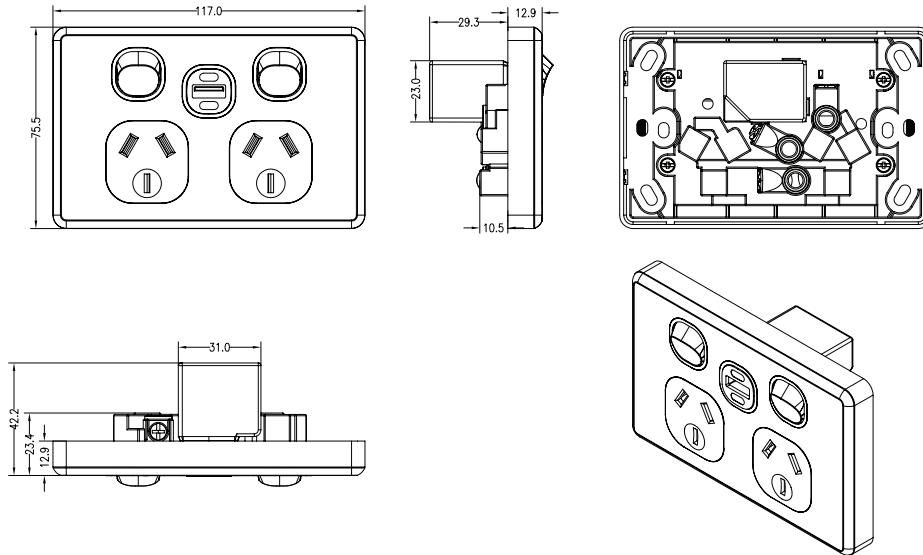

Switch on to the
4CABLING®

CLASSIC SERIES

USB POWER POINTS

PART #	DESCRIPTION	ORIENTATION
040.000.0112	4C | Classic Double Power Point 250V 10A with 5V 2.1A USB Port	Horizontal
040.000.0113	4C | Classic Double Power Point 250V 10A with 5V 2x2.4A USB Ports (Total 4.8A)	Horizontal

SINGLE USB

DOUBLE USB

4CABLING®
QUALITY PRODUCTS FOR A CONNECTED WORLD

SEE OUR ENTIRE RANGE

4cabling.com.au/4c-classic.html

WWW.4CABLING.COM.AU • 1300 855 235 • SALES@4CABLING.COM.AU