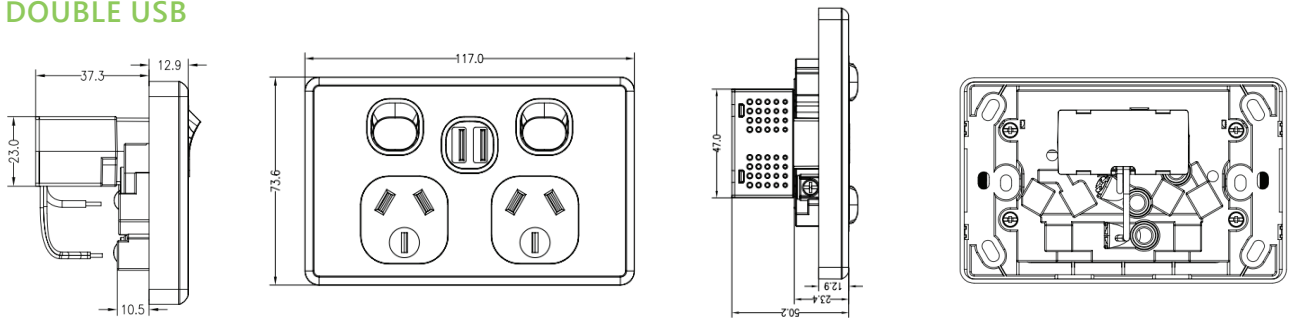

DOUBLE USB

4CABLING®
QUALITY PRODUCTS FOR A CONNECTED WORLD

SEE OUR ENTIRE RANGE

4cabling.com.au/4c-classic.html

WWW.4CABLING.COM.AU • 1300 855 235 • SALES@4CABLING.COM.AU