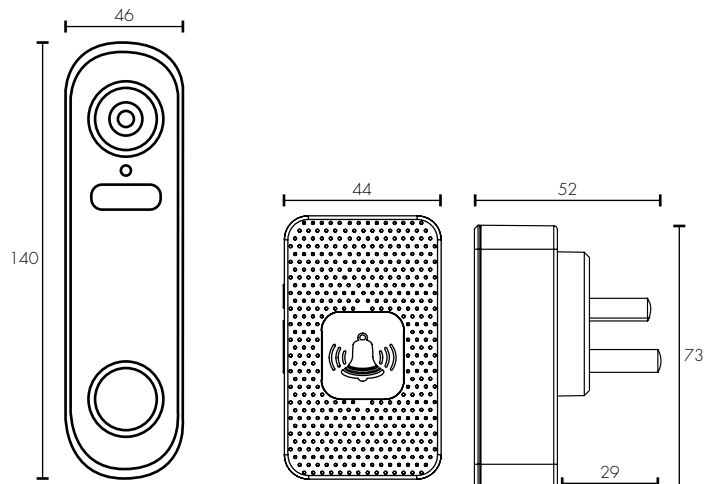

CHIME

- Multiple tones selection - 38 in total with 4 volume levels, this includes silent mode (LED indicator will flash in this mode)
- Plugs into any standard power outlet.
- Works up to 24m (line of sight) away from the Smart WiFi Deacon Doorbell.

SMART WiFi DEACON DOORBELL & CHIME

TECHNICAL SPECIFICATIONS-DOORBELL

Camera type:	Full High Definition, 2-megapixel
Video resolution:	1080P (1980 x 1080 pixels), 15fps
Audio:	Two-way audio
Field of view:	110 degree viewing angle
Motion detection:	PIR motion sensing with push notifications
PIR distance:	Up to 4m
Night vision:	4 x Infrared LED's
Night vision distance:	Up to 3m
Ingress protection:	IP65 rated (Indoor & under cover outdoor)
Memory:	Micro SD card slot (128GB max,) (class 10 ultra or less recommended)
Power source:	Built-in 2 x 18650 rechargeable Lithium batteries 5000mAh total (non-replaceable) Recharge via DC5V 2A micro USB cable (included)
Supported power:	12VAC-24VAC hardwire option (not included)
Warranty:	3 year replacement
WiFi Info:	IEEE802.11b/g/n, 2.4GHz Mac Encryption; WEP/WAPI/TKIP/AES
Device Requirements:	iOS 9.0 or higher, Android 5.0 or higher

INSTALLATION

Do-it-Yourself installation

Can be hardwired to an existing suitable ELV transformer

	MODEL	COLOUR	DESCRIPTION	BOX SIZE	GROSS WEIGHT	BOX QTY	BARCODE/TUN
RETAIL BOX	22063/05	White	Smart WiFi Deacon Doorbell & Chime	W103 x H264 x D68 mm	0.45 kg	1 pc	 9 312641 220633 >
INNER CTN	22063/05	White	Smart WiFi Deacon Doorbell & Chime	W215 x H270 x D75 mm	1.02 kg	2 pc	 19312641220630
OUTER CTN	22063/05	White	Smart WiFi Deacon Doorbell & Chime	W445 x H295 x D415 mm	12.3 kg	20 pc	 29312641220637