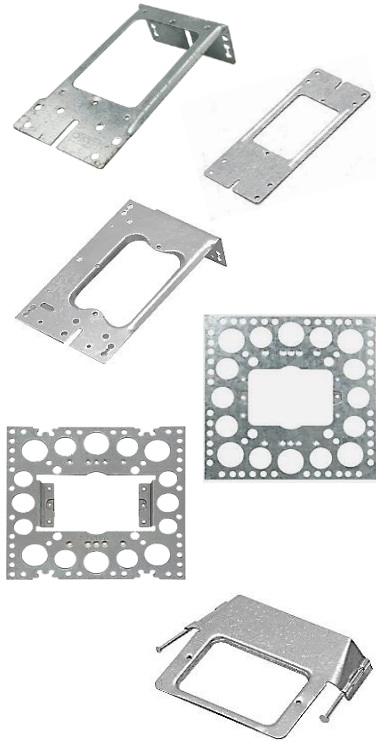

Quality Premium Brackets 'Continued'	Inner	Outer	
30148NLS	9336700001919	L Shape Stud Bracket - Universal	20	200	
30051NLS	9336700002114	Flat Stud Bracket - Universal	25	250	
30334NLS	9336700006501	L Shape Stud Bracket - Slimline series	25	200	
30001NLS	9336700001100	Plaster Bracket	25	200	
30348NLS	9336700006716	Plaster Bracket - for Slimline	25	200	
30053NLS	9336700001926	Nail-in Stud Bracket - Horizontal	25	200	
30054NLS	9336700001933	Nail-in Stud Bracket - Vertical	25	200	
NationalNLS®					
• Contents is a guide only of items available • Further spes available as required