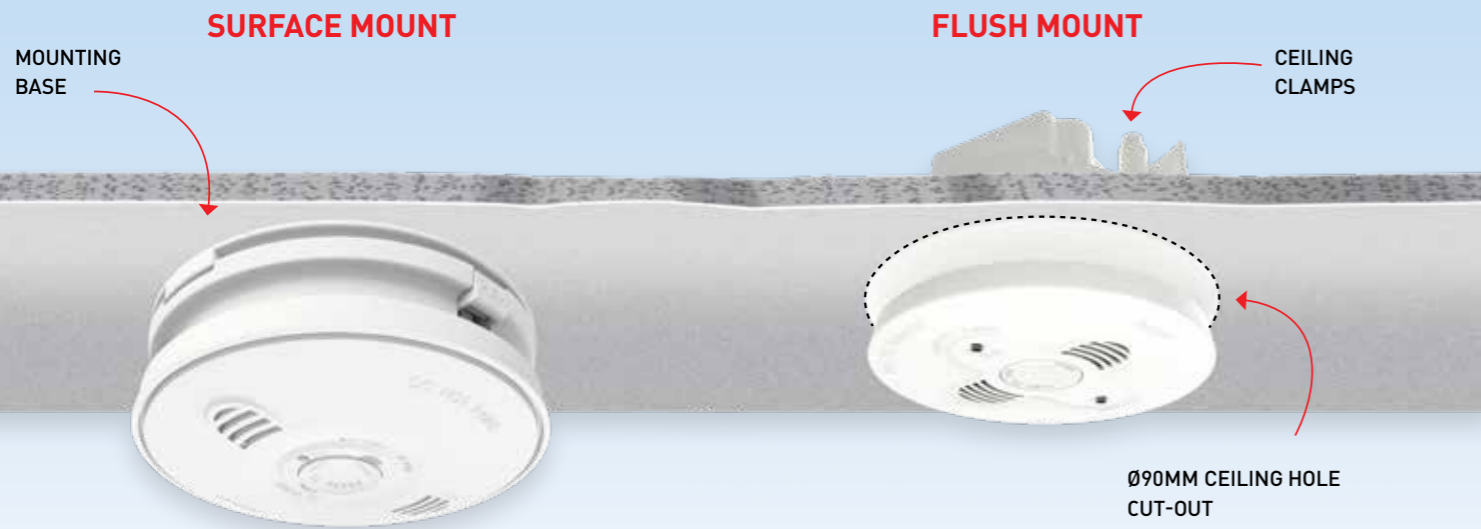

PHOTOELECTRIC SMOKE ALARMS

BETTER PROTECTED WITH INTERCONNECTED

Stay alert and save lives with early fire detection with Legrand's interconnectable photoelectric smoke alarms.

Photoelectric smoke alarms detect visible combustion particles alerting occupants early to smouldering fires and dense smoke, allowing adequate time to escape to safety.

PRODUCT SPECIFICATIONS

	643085	643090	643092	643088	643089	643091
Cat No.	643085	643090	643092	643088	643089	643091
Power Source	Mains Powered	Mains Powered	Mains Powered	Mains Powered	Mains Powered	10 Year Lithium Battery Powered
Battery Backup	1 Year 9V	10 Year Lithium	10 Year Lithium	10 Year Lithium	10 Year Lithium	—
Radio Frequency (RF)	✗	✗	✗	✓	✓	✓
RF Range	—	—	—	Up to 30m	Up to 30m	Up to 30m
Interconnectable	Up to 20 Smoke Alarms	Up to 20 Smoke Alarms	Up to 20 Smoke Alarms	Up to 20 Smoke Alarms	Up to 20 Smoke Alarms	Up to 20 Smoke Alarms
Interconnect Type	Wired Only	Wired Only	Wired Only	Wired or Wireless	Wired or Wireless	Wireless Only
Mounting Type	Surface	Surface	Flush	Surface	Flush	Surface
AS 3786:2014	✓	✓	✓	✓	✓	✓
ActivFire	✓	✓	✓	✓	✓	✓
Warranty	5 Year	5 Year	5 Year	5 Year	5 Year	5 Year

INTERCONNECTED

No matter where you are or where the fire starts, you'll be alerted with interconnected.

Interconnected smoke alarms provide the best protection for alerting occupants to fires, as when one smoke alarm sounds, all interconnected alarms sound simultaneously.

RADIO FREQUENCY (RF) WIRELESS INTERCONNECTABLE

RF technology utilises a radio transmitter, which eliminates the need to run interconnect wires between multiple floors and rooms in your home, allowing for a wireless interconnectable installation that's flexible and more cost effective.