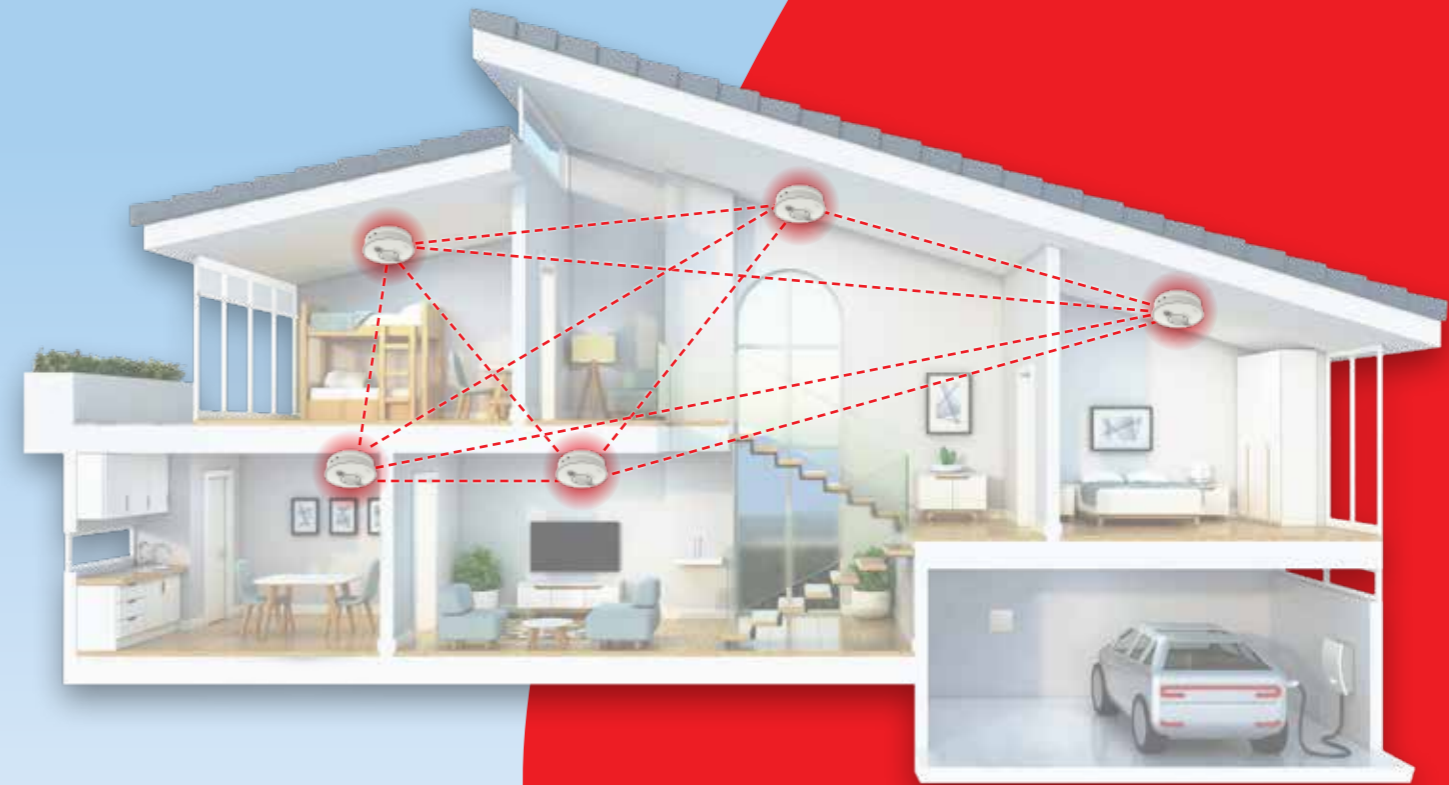

PHOTOELECTRIC SMOKE ALARMS

BETTER PROTECTED WITH INTERCONNECTED

Stay alert and save lives with early fire detection with Legrand's interconnectable photoelectric smoke alarms.

Photoelectric smoke alarms detect visible combustion particles alerting occupants early to smouldering fires and dense smoke, allowing adequate time to escape to safety.

INTERCONNECTED

No matter where you are or where the fire starts, you'll be alerted with interconnected.

Interconnected smoke alarms provide the best protection for alerting occupants to fires, as when one smoke alarm sounds, all interconnected alarms sound simultaneously.

RADIO FREQUENCY (RF) WIRELESS INTERCONNECTABLE

RF technology utilises a radio transmitter, which eliminates the need to run interconnect wires between multiple floors and rooms in your home, allowing for a wireless interconnectable installation that's flexible and more cost effective.