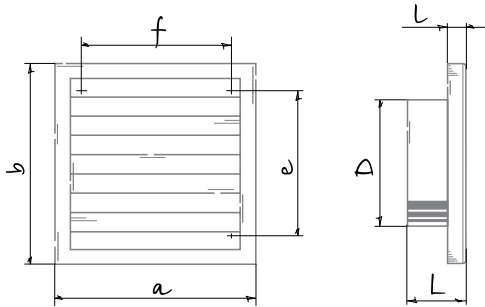

Overall Dimensions and Mounting

Model	Dimensions [mm]						Air pass [m ²]
	a	b	L	l	exf	Ø D	
Decor 155x155/100s	154	154	-	15	110 × 110	100	0.0067
Decor 185x185/125s	186	186	45	15	142 × 142	125	0.0083
Decor 185x185/150s	186	186	45	15	142 × 142	150	0.0083

Ordering Information

Part Number	Model	Description
BLABGR100WHF	Decor 155x155/100s	GRILLE, FIXED, WHITE, 100 mm – C/W INSECT MESH
BLABGR125WHF	Decor 185x185/125s	GRILLE, FIXED, WHITE, 125 mm – C/W INSECT MESH
BLABGR150WHF	Decor 185x185/150s	GRILLE, FIXED, WHITE, 150 mm – C/W INSECT MESH