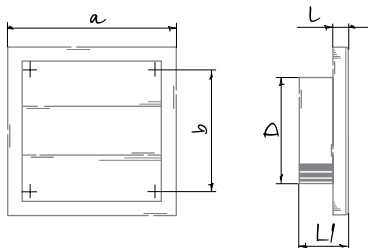

Decor ... G

Plastic gravity grilles

Features

- Outer wall mounting
- Equipped with gravity louvre shutters for back flow prevention
- Temperature- and UV-resistant antistatic plastic
- Flush mounted fasteners
- Easy maintenance

Overall Dimensions and Mounting

GRILLES

Model	Dimensions [mm]					Air pass [m ²]
	a	b	l	L1	Ø D	
Decor 155x155/100G	154	110	15	–	100	0.0096
Decor 185x185/125G	186	142	15	45	125	0.0113
Decor 250x250/150G	250	214	15	41	150	0.0177-0.056

Ordering Information

Part Number	Model	Description
BLABGR100WHG	Decor 155x155/100G	GRILLE, GRAVITY, WHITE, 100 mm
BLABGR125WHG	Decor 185x185/125G	GRILLE, GRAVITY, WHITE, 125 mm
BLABGR150WHG	Decor 250x250/150G	GRILLE, GRAVITY, WHITE, 150 mm