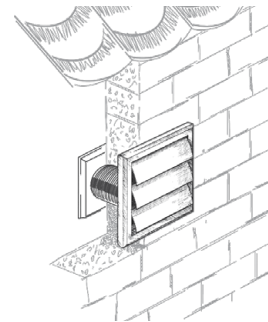

Overall Dimensions and Mounting

GRILLES

Model	Dimensions [mm]					Air pass [m²]
	a	b	l	L1	Ø D	
Decor 155x155/100G	154	110	15	–	100	0.0096
Decor 185x185/125G	186	142	15	45	125	0.0113
Decor 250x250/150G	250	214	15	41	150	0.0177-0.056

Ordering Information

Part Number	Model	Description
BLABGR100WHG	Decor 155x155/100G	GRILLE, GRAVITY, WHITE, 100 mm
BLABGR125WHG	Decor 185x185/125G	GRILLE, GRAVITY, WHITE, 125 mm
BLABGR150WHG	Decor 250x250/150G	GRILLE, GRAVITY, WHITE, 150 mm