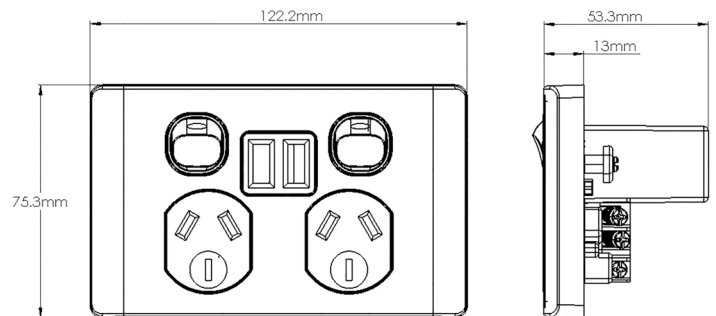

Leopard plate cover