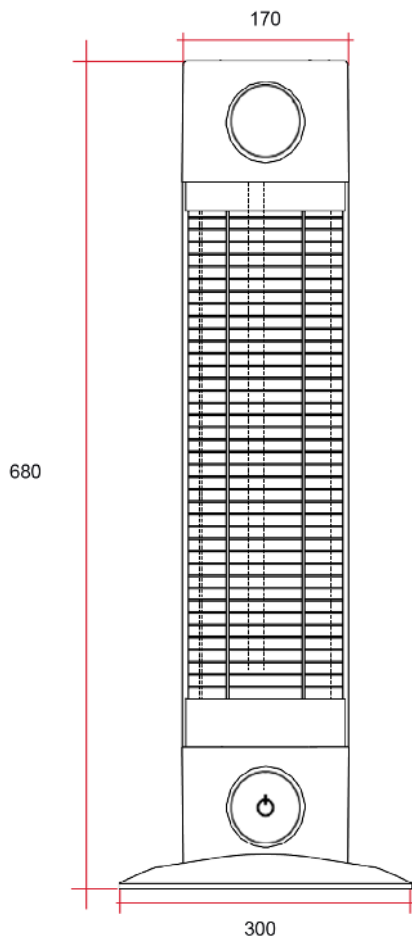

### Cedar Indoor/Outdoor Heater

Electric Heater designed to heat quickly

Note: All dimensions are in millimetres (mm)

Stock Code	Size HxWxD (mm)	Output (W)	Area (m <sup>2</sup> )	Wiring
CO1200RB	680 x 300 x 300	400/800/1200	Up to 15m <sup>2</sup>	Lead and plug