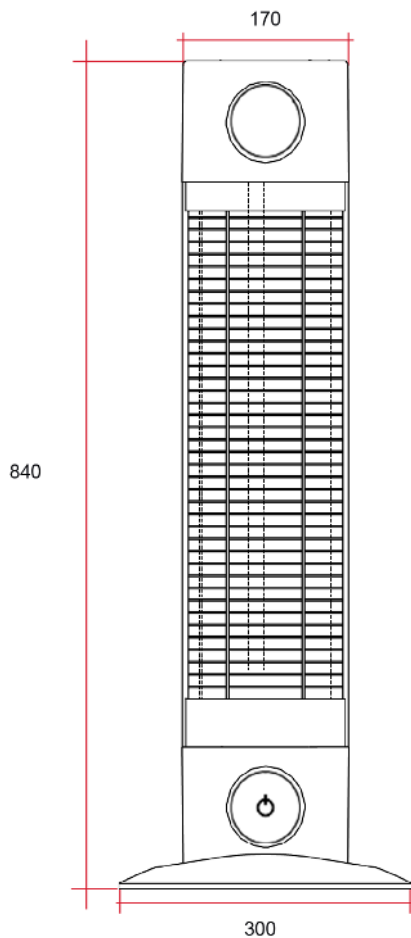

Cedar Indoor/Outdoor Heater

Electric Heater designed to heat quickly

Note: All dimensions are in millimetres (mm)

Stock Code	Size HxWxD (mm)	Output (W)	Area (m ²)	Wiring
CO1800RB	840 x 300 x 300	600/1200/1800	Up to 20m ²	Lead and plug