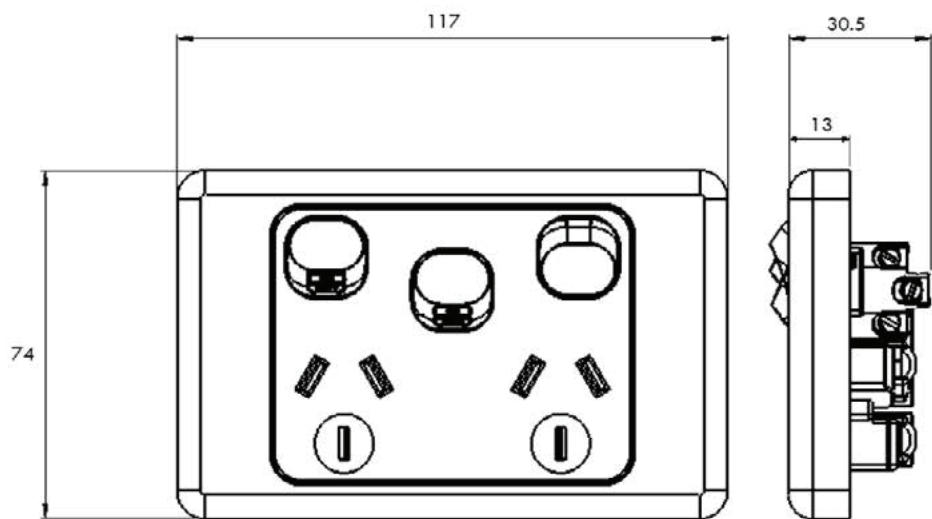

COPP2G
 COPPSW2G
 COPPV2G
 COPPSW1G
 COPP1G
 COPPV1G
 COPP151G
 COPP15V1G

Cougar range of power points

- Switches approved to AS/NZS3133
- Socket outlets approved to AS/NZS3112 approval number SAA131832EA plus addendum
- Colour: White
- Fits standard Australian wall boxes and mounting accessories that use 84mm mounting centres.
- Uses brass tunnel terminals that have the screws backed out for easier installation of cabling. Power point terminals suit 4 x 2.5mm² cable. Switch terminals suit 3 x 1.5mm²
- Combination head screws for the terminals
- Typical example of size seen below:

Catalogue Number	Description
COPP2G	POWER POINT SWITCHED DOUBLE 250V/10A
COPPSW2G	POWER POINT SWITCHED DOUBLE WITH REMOVABLE EXTRA SWITCH 250V/10A
COPPV2G	POWER POINT VERTICAL SWITCHED DOUBLE 250V/10A
COPPSW1G	POWER POINT SWITCHED SINGLE WITH REMOVABLE EXTRA SWITCH 250V/10A
COPP1G	POWER POINT SWITCHED SINGLE 250V/10A
COPPV1G	POWER POINT VERTICAL SWITCHED SINGLE 250V/10A
COPP151G	POWER POINT SWITCHED SINGLE 250V/15A
COPP15V1G	POWER POINT VERTICAL SWITCHED SINGLE 250V/15A