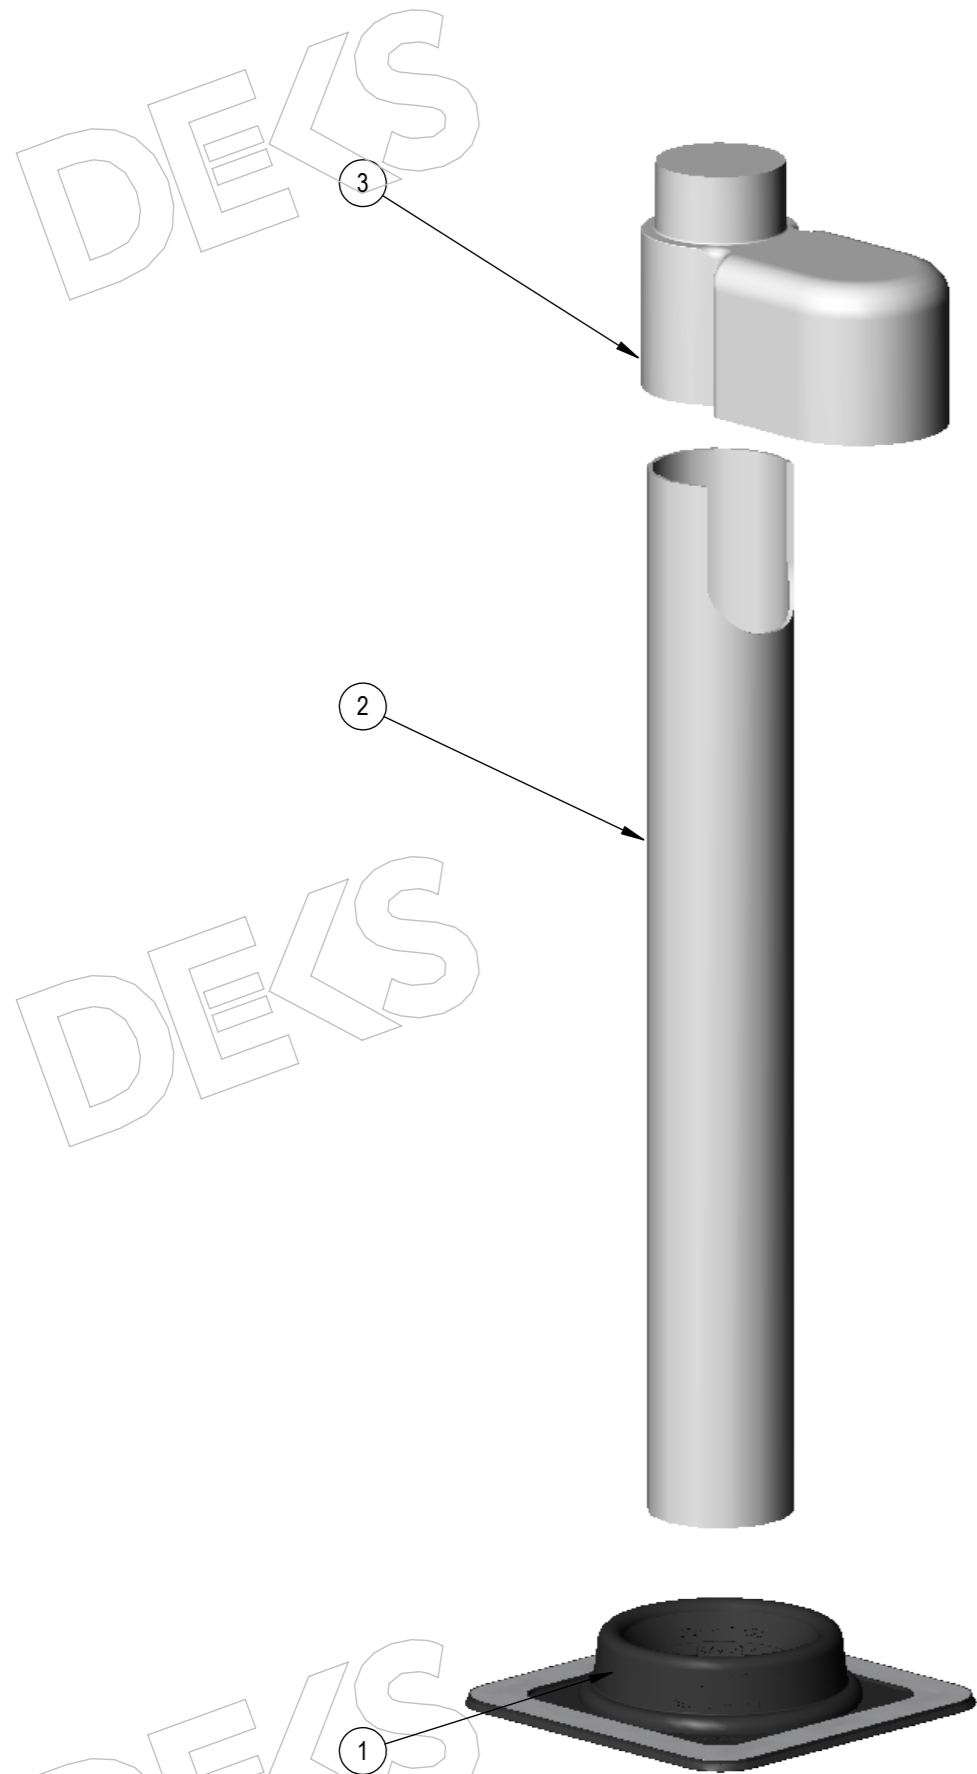

Technical Documents

- 1: Drawings DTHRKIT50
- 2: Drawings DTHRKIT65
- 3: Drawings DTHRKIT80
- 4: Drawings DTHRKIT110
- 5: Drawings DTHRKIT65TWIN

*Follow
Us On*

7	INSTRUCTION SHEET	1
6	CABLE TIE BLACK 4 X 150MM	1
5	10GAUGE SDS SCREW - 16MM LENGTH X 12 QTY	1 SET
4	Dektite Adhesive Grey (50ml)	2
3	PVC CAP - DN65	1
2	SLOTTED PIPE - DN50	1
1	SQUARE BASE FLASHING	1
ITEM NO.	DESCRIPTION	QTY.

PART NO.	DISPLAY NAME	MATERIAL
DTHRKIT50	Deks Top Hat Roof Kit 50mm (2")	EPDM/ALU/PLASTICS

7	INSTRUCTION SHEET	1
6	CABLE TIE BLACK 4 X 150MM	1
5	10GAUGE SDS SCREW - 16MM LENGTH X 12 QTY	1 SET
4	Dektite Adhesive Grey (50ml)	2
3	PVC CAP - DN65	1
2	SLOTTED PIPE - DN65	1
1	SQUARE BASE FLASHING	1
ITEM NO.	DESCRIPTION	QTY.

PART NO.	DISPLAY NAME	MATERIAL
DTHRKIT65	Deks Top Hat Roof Kit 65mm (2.5")	EPDM/ALU/PLASTICS

DEKS

DEKS

DEKS

DEKS

DEKS Easy to Work With
Deks Top Hat Roof Kit
Installation Instructions

www.deks.com.au

7	INSTRUCTION SHEET	1
6	CABLE TIE BLACK 4 X 150MM	1
5	10GAUGE SDS SCREW - 16MM LENGTH X 16 QTY	1 SET
4	Dektite Adhesive Grey (50ml)	2
3	PVC CAP - DN80	1
2	SLOTTED PIPE - DN80	1
1	SQUARE BASE DEKTITE	1
ITEM NO.	DESCRIPTION	QTY.

DEKS

DEKS

DEKS

PART NO	DISPLAY NAME	MATERIAL
DTHRKIT80	Deks Top Hat Roof Kit 80mm (3.15")	EPDM/ALU/PLASTICS

DEKS Easy to Work With
Deks Top Hat Roof Kit
 Installation Instructions

7	INSTRUCTION SHEET	1
6	CABLE TIE BLACK 4 X 150MM	1
5	10GUAGE SDS SCREW - 16MM LENGTH X 16 QTY	1 SET
4	Dektite Adhesive Grey (50ml)	2
3	PVC CAP - DN100	1
2	SLOTTED PIPE - DN100	1
1	SQUARE BASE DEKTITE	1
ITEM NO.	DESCRIPTION	QTY.