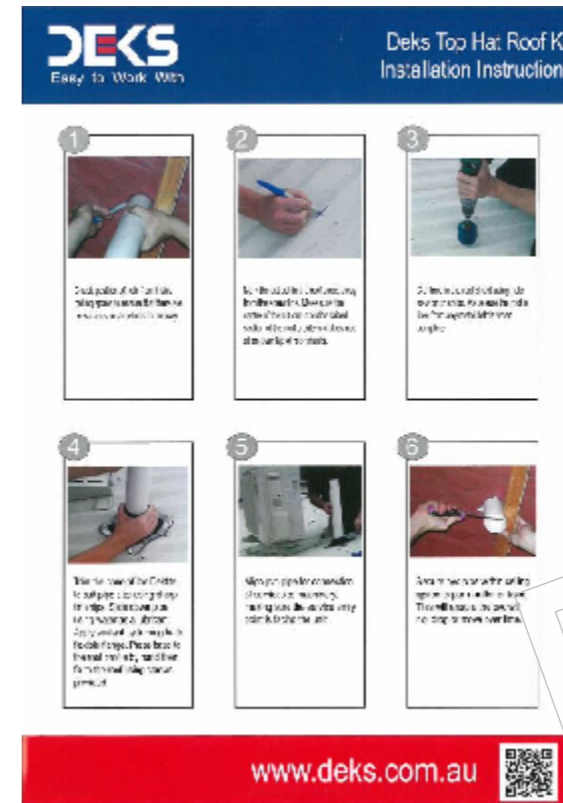

7	INSTRUCTION SHEET	1
6	CABLE TIE BLACK 4 X 150MM	1
5	10GAUGE SDS SCREW - 16MM LENGTH X 12 QTY	1 SET
4	Dektite Adhesive Grey (50ml)	2
3	PVC CAP - DN65	1
2	SLOTTED PIPE - DN65	1
1	SQUARE BASE FLASHING	1
ITEM NO.	DESCRIPTION	QTY.

PART NO.	DISPLAY NAME	MATERIAL
DTHRKIT65	Deks Top Hat Roof Kit 65mm (2.5")	EPDM/ALU/PLASTICS