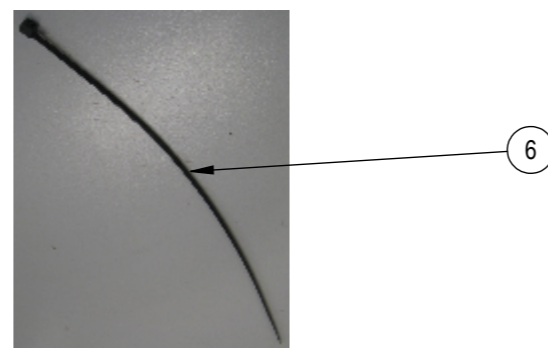

Technical Documents

- 1: Drawings DTHRKIT50
- 2: Drawings DTHRKIT65
- 3: Drawings DTHRKIT80
- 4: Drawings DTHRKIT110
- 5: Drawings DTHRKIT65TWIN

*Follow
Us On*

7	INSTRUCTION SHEET	1
6	CABLE TIE BLACK 4 X 150MM	1
5	10GAUGE SDS SCREW - 16MM LENGTH X 12 QTY	1 SET
4	Dektite Adhesive Grey (50ml)	2
3	PVC CAP - DN65	1
2	SLOTTED PIPE - DN50	1
1	SQUARE BASE FLASHING	1
ITEM NO.	DESCRIPTION	QTY.

PART NO.	DISPLAY NAME	MATERIAL
DTHRKIT50	Deks Top Hat Roof Kit 50mm (2")	EPDM/ALU/PLASTICS

7	INSTRUCTION SHEET	1
6	CABLE TIE BLACK 4 X 150MM	1
5	10GAUGE SDS SCREW - 16MM LENGTH X 12 QTY	1 SET
4	Dektite Adhesive Grey (50ml)	2
3	PVC CAP - DN65	1
2	SLOTTED PIPE - DN65	1
1	SQUARE BASE FLASHING	1
ITEM NO.	DESCRIPTION	QTY.

PART NO.	DISPLAY NAME	MATERIAL
DTHRKIT65	Deks Top Hat Roof Kit 65mm (2.5")	EPDM/ALU/PLASTICS

DEKS

DEKS

DEKS

DEKS

DEKS Easy to Work With
Deks Top Hat Roof Kit
Installation Instructions

www.deks.com.au

7	INSTRUCTION SHEET	1
6	CABLE TIE BLACK 4 X 150MM	1
5	10GAUGE SDS SCREW - 16MM LENGTH X 16 QTY	1 SET
4	Dektite Adhesive Grey (50ml)	2
3	PVC CAP - DN80	1
2	SLOTTED PIPE - DN80	1
1	SQUARE BASE DEKTITE	1
ITEM NO.	DESCRIPTION	QTY.

DEKS

DEKS

DEKS

PART NO	DISPLAY NAME	MATERIAL
DTHRKIT80	Deks Top Hat Roof Kit 80mm (3.15")	EPDM/ALU/PLASTICS

DEKS Easy to Work With
Deks Top Hat Roof Kit
 Installation Instructions

7	INSTRUCTION SHEET	1
6	CABLE TIE BLACK 4 X 150MM	1
5	10GUAGE SDS SCREW - 16MM LENGTH X 16 QTY	1 SET
4	Dektite Adhesive Grey (50ml)	2
3	PVC CAP - DN100	1
2	SLOTTED PIPE - DN100	1
1	SQUARE BASE DEKTITE	1
ITEM NO.	DESCRIPTION	QTY.