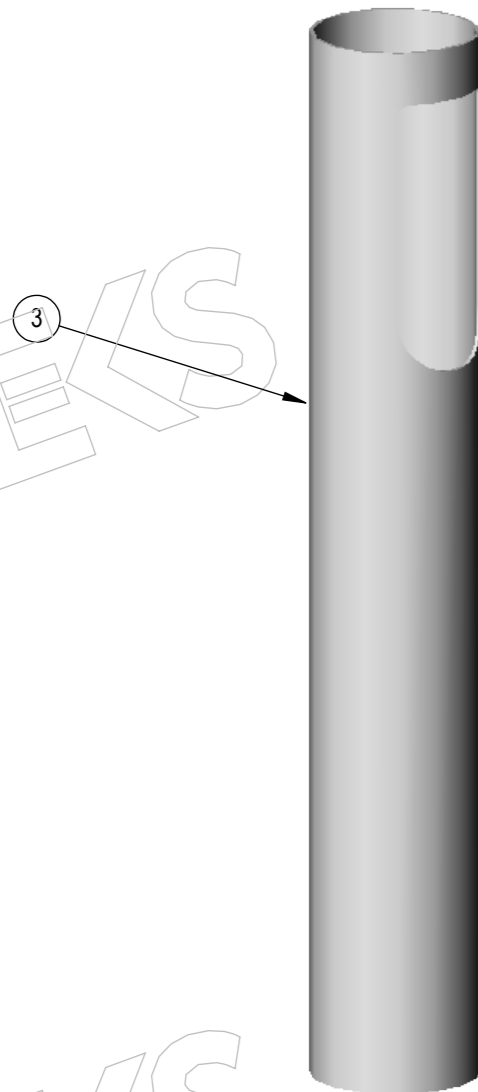

Technical Documents

- 1: Drawings DTHRKIT50
- 2: Drawings DTHRKIT65
- 3: Drawings DTHRKIT80
- 4: Drawings DTHRKIT110
- 5: Drawings DTHRKIT65TWIN

*Follow
Us On*

7	INSTRUCTION SHEET	1
6	CABLE TIE BLACK 4 X 150MM	1
5	10GAUGE SDS SCREW - 16MM LENGTH X 12 QTY	1 SET
4	Dektite Adhesive Grey (50ml)	2
3	PVC CAP - DN65	1
2	SLOTTED PIPE - DN50	1
1	SQUARE BASE FLASHING	1
ITEM NO.	DESCRIPTION	QTY.

PART NO.	DISPLAY NAME	MATERIAL
DTHRKIT50	Deks Top Hat Roof Kit 50mm (2")	EPDM/ALU/PLASTICS

7	INSTRUCTION SHEET	1
6	CABLE TIE BLACK 4 X 150MM	1
5	10GAUGE SDS SCREW - 16MM LENGTH X 12 QTY	1 SET
4	Dektite Adhesive Grey (50ml)	2
3	PVC CAP - DN65	1
2	SLOTTED PIPE - DN65	1
1	SQUARE BASE FLASHING	1
ITEM NO.	DESCRIPTION	QTY.

PART NO.	DISPLAY NAME	MATERIAL
DTHRKIT65	Deks Top Hat Roof Kit 65mm (2.5")	EPDM/ALU/PLASTICS

DEKS

DEKS

DEKS

DEKS

DEKS Easy to Work With
Deks Top Hat Roof Kit
Installation Instructions

www.deks.com.au

7	INSTRUCTION SHEET	1
6	CABLE TIE BLACK 4 X 150MM	1
5	10GAUGE SDS SCREW - 16MM LENGTH X 16 QTY	1 SET
4	Dektite Adhesive Grey (50ml)	2
3	PVC CAP - DN80	1
2	SLOTTED PIPE - DN80	1
1	SQUARE BASE DEKTITE	1
ITEM NO.	DESCRIPTION	QTY.

DEKS

DEKS

DEKS

PART NO	DISPLAY NAME	MATERIAL
DTHRKIT80	Deks Top Hat Roof Kit 80mm (3.15")	EPDM/ALU/PLASTICS

DEKS Easy to Work With
Deks Top Hat Roof Kit
 Installation Instructions

7	INSTRUCTION SHEET	1
6	CABLE TIE BLACK 4 X 150MM	1
5	10GUAGE SDS SCREW - 16MM LENGTH X 16 QTY	1 SET
4	Dektite Adhesive Grey (50ml)	2
3	PVC CAP - DN100	1
2	SLOTTED PIPE - DN100	1
1	SQUARE BASE DEKTITE	1
ITEM NO.	DESCRIPTION	QTY.