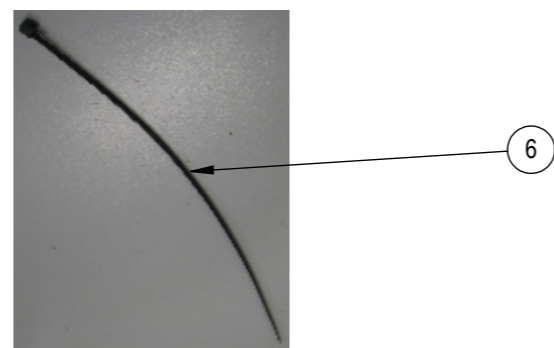

Technical Documents

- 1: Drawings DTHRKIT50
- 2: Drawings DTHRKIT65
- 3: Drawings DTHRKIT80
- 4: Drawings DTHRKIT110
- 5: Drawings DTHRKIT65TWIN

*Follow
Us On*

7	INSTRUCTION SHEET	1
6	CABLE TIE BLACK 4 X 150MM	1
5	10GAUGE SDS SCREW - 16MM LENGTH X 12 QTY	1 SET
4	Dektite Adhesive Grey (50ml)	2
3	PVC CAP - DN65	1
2	SLOTTED PIPE - DN50	1
1	SQUARE BASE FLASHING	1
ITEM NO.	DESCRIPTION	QTY.

PART NO.	DISPLAY NAME	MATERIAL
DTHRKIT50	Deks Top Hat Roof Kit 50mm (2")	EPDM/ALU/PLASTICS

7	INSTRUCTION SHEET	1
6	CABLE TIE BLACK 4 X 150MM	1
5	10GAUGE SDS SCREW - 16MM LENGTH X 12 QTY	1 SET
4	Dektite Adhesive Grey (50ml)	2
3	PVC CAP - DN65	1
2	SLOTTED PIPE - DN65	1
1	SQUARE BASE FLASHING	1
ITEM NO.	DESCRIPTION	QTY.

PART NO.	DISPLAY NAME	MATERIAL
DTHRKIT65	Deks Top Hat Roof Kit 65mm (2.5")	EPDM/ALU/PLASTICS

DEKS

DEKS

DEKS

DEKS

DEKS Easy to Work With
Deks Top Hat Roof Kit
Installation Instructions

www.deks.com.au

7	INSTRUCTION SHEET	1
6	CABLE TIE BLACK 4 X 150MM	1
5	10GAUGE SDS SCREW - 16MM LENGTH X 16 QTY	1 SET
4	Dektite Adhesive Grey (50ml)	2
3	PVC CAP - DN80	1
2	SLOTTED PIPE - DN80	1
1	SQUARE BASE DEKTITE	1
ITEM NO.	DESCRIPTION	QTY.

DEKS

DEKS

DEKS

PART NO	DISPLAY NAME	MATERIAL
DTHRKIT80	Deks Top Hat Roof Kit 80mm (3.15")	EPDM/ALU/PLASTICS

DEKS Easy to Work With
Deks Top Hat Roof Kit
 Installation Instructions

7	INSTRUCTION SHEET	1
6	CABLE TIE BLACK 4 X 150MM	1
5	10GUAGE SDS SCREW - 16MM LENGTH X 16 QTY	1 SET
4	Dektite Adhesive Grey (50ml)	2
3	PVC CAP - DN100	1
2	SLOTTED PIPE - DN100	1
1	SQUARE BASE DEKTITE	1
ITEM NO.	DESCRIPTION	QTY.