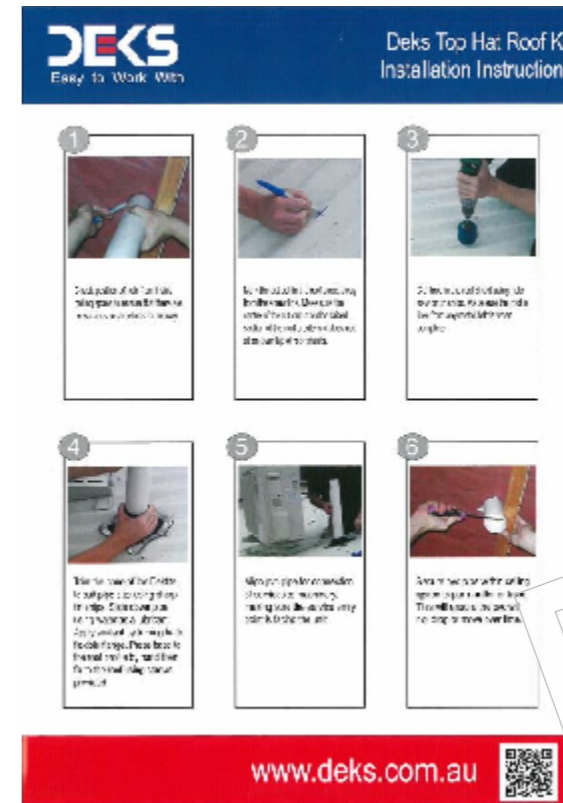

Technical Documents

- 1: Drawings DTHRKIT50
- 2: Drawings DTHRKIT65
- 3: Drawings DTHRKIT80
- 4: Drawings DTHRKIT110
- 5: Drawings DTHRKIT65TWIN

*Follow
Us On*

7	INSTRUCTION SHEET	1
6	CABLE TIE BLACK 4 X 150MM	1
5	10GAUGE SDS SCREW - 16MM LENGTH X 12 QTY	1 SET
4	Dektite Adhesive Grey (50ml)	2
3	PVC CAP - DN65	1
2	SLOTTED PIPE - DN50	1
1	SQUARE BASE FLASHING	1
ITEM NO.	DESCRIPTION	QTY.