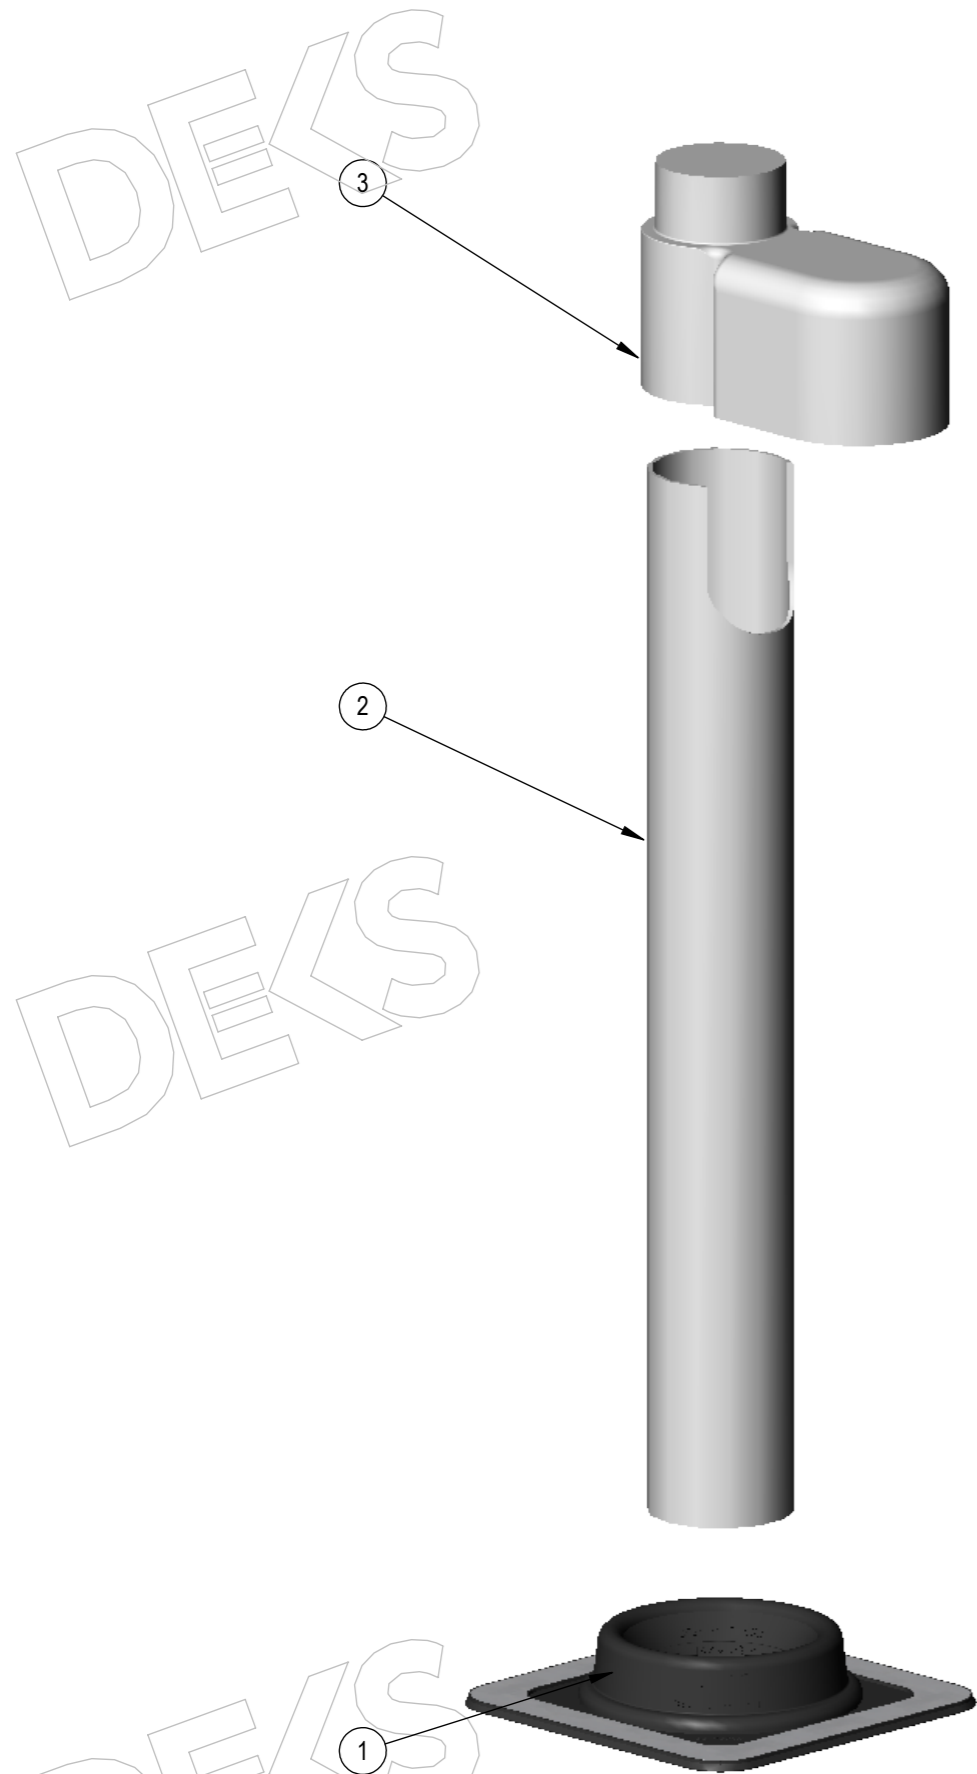

PART NO.	DISPLAY NAME	MATERIAL
DTHRKIT50	Deks Top Hat Roof Kit 50mm (2")	EPDM/ALU/PLASTICS

7	INSTRUCTION SHEET	1
6	CABLE TIE BLACK 4 X 150MM	1
5	10GAUGE SDS SCREW - 16MM LENGTH X 12 QTY	1 SET
4	Dektite Adhesive Grey (50ml)	2
3	PVC CAP - DN65	1
2	SLOTTED PIPE - DN65	1
1	SQUARE BASE FLASHING	1
ITEM NO.	DESCRIPTION	QTY.

PART NO.	DISPLAY NAME	MATERIAL
DTHRKIT65	Deks Top Hat Roof Kit 65mm (2.5")	EPDM/ALU/PLASTICS

DEKS

DEKS

DEKS

DEKS

DEKS Easy to Work With
Deks Top Hat Roof Kit
Installation Instructions

www.deks.com.au

7	INSTRUCTION SHEET	1
6	CABLE TIE BLACK 4 X 150MM	1
5	10GAUGE SDS SCREW - 16MM LENGTH X 16 QTY	1 SET
4	Dektite Adhesive Grey (50ml)	2
3	PVC CAP - DN80	1
2	SLOTTED PIPE - DN80	1
1	SQUARE BASE DEKTITE	1
ITEM NO.	DESCRIPTION	QTY.

DEKS

DEKS

DEKS

PART NO	DISPLAY NAME	MATERIAL
DTHRKIT80	Deks Top Hat Roof Kit 80mm (3.15")	EPDM/ALU/PLASTICS

DEKS Easy to Work With
Deks Top Hat Roof Kit
 Installation Instructions

7	INSTRUCTION SHEET	1
6	CABLE TIE BLACK 4 X 150MM	1
5	10GUAGE SDS SCREW - 16MM LENGTH X 16 QTY	1 SET
4	Dektite Adhesive Grey (50ml)	2
3	PVC CAP - DN100	1
2	SLOTTED PIPE - DN100	1
1	SQUARE BASE DEKTITE	1
ITEM NO.	DESCRIPTION	QTY.

PART NO	DISPLAY NAME	MATERIAL
DTHRKIT110	Deks Top Hat Roof Kit 110mm (4.25")	EPDM/ALU/PLASTICS

7	INSTRUCTION SHEET	1
6	CABLE TIE BLACK 4 X 150MM	1
5	10GAUGE SDS SCREW - 16MM LENGTH X 12 QTY	1 SET
4	Dektite Adhesive Grey (50ml)	2
3	PVC CAP - DN65	1
2	SLOTTED PIPE - DN65	1
1	SQUARE BASE FLASHING	1
ITEM NO.	DESCRIPTION	QTY.