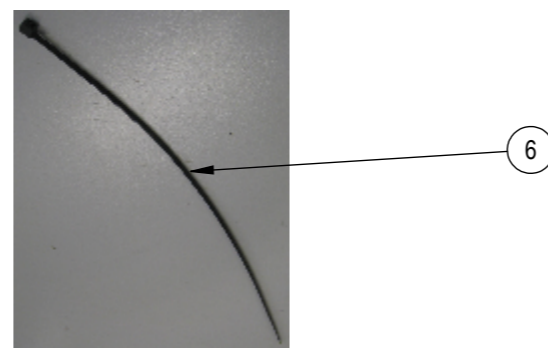

DEKS

DEKS

DEKS

PART NO	DISPLAY NAME	MATERIAL
DTHRKIT80	Deks Top Hat Roof Kit 80mm (3.15")	EPDM/ALU/PLASTICS

DEKS Easy to Work With
Deks Top Hat Roof Kit
 Installation Instructions

7	INSTRUCTION SHEET	1
6	CABLE TIE BLACK 4 X 150MM	1
5	10GUAGE SDS SCREW - 16MM LENGTH X 16 QTY	1 SET
4	Dektite Adhesive Grey (50ml)	2
3	PVC CAP - DN100	1
2	SLOTTED PIPE - DN100	1
1	SQUARE BASE DEKTITE	1
ITEM NO.	DESCRIPTION	QTY.

PART NO	DISPLAY NAME	MATERIAL
DTHRKIT110	Deks Top Hat Roof Kit 110mm (4.25")	EPDM/ALU/PLASTICS

7	INSTRUCTION SHEET	1
6	CABLE TIE BLACK 4 X 150MM	1
5	10GAUGE SDS SCREW - 16MM LENGTH X 12 QTY	1 SET
4	Dektite Adhesive Grey (50ml)	2
3	PVC CAP - DN65	1
2	SLOTTED PIPE - DN65	1
1	SQUARE BASE FLASHING	1
ITEM NO.	DESCRIPTION	QTY.