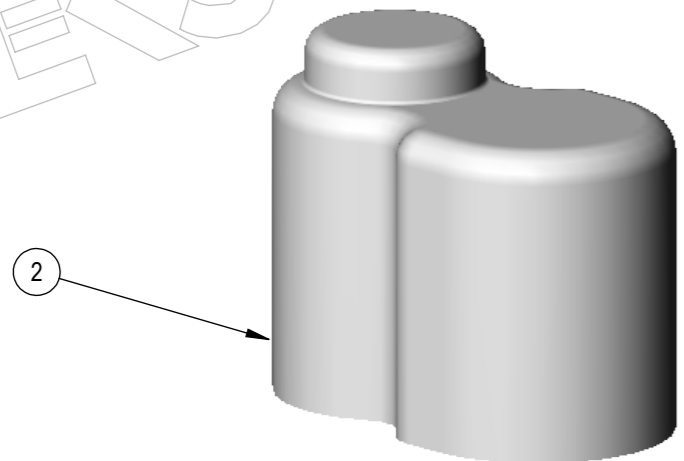

Technical Documents

- 1: Drawings DTHRKIT50
- 2: Drawings DTHRKIT65
- 3: Drawings DTHRKIT80
- 4: Drawings DTHRKIT110
- 5: Drawings DTHRKIT65TWIN

*Follow
Us On*

7	INSTRUCTION SHEET	1
6	CABLE TIE BLACK 4 X 150MM	1
5	10GAUGE SDS SCREW - 16MM LENGTH X 12 QTY	1 SET
4	Dektite Adhesive Grey (50ml)	2
3	PVC CAP - DN65	1
2	SLOTTED PIPE - DN50	1
1	SQUARE BASE FLASHING	1
ITEM NO.	DESCRIPTION	QTY.

PART NO.	DISPLAY NAME	MATERIAL
DTHRKIT50	Deks Top Hat Roof Kit 50mm (2")	EPDM/ALU/PLASTICS

7	INSTRUCTION SHEET	1
6	CABLE TIE BLACK 4 X 150MM	1
5	10GAUGE SDS SCREW - 16MM LENGTH X 12 QTY	1 SET
4	Dektite Adhesive Grey (50ml)	2
3	PVC CAP - DN65	1
2	SLOTTED PIPE - DN65	1
1	SQUARE BASE FLASHING	1
ITEM NO.	DESCRIPTION	QTY.

PART NO.	DISPLAY NAME	MATERIAL
DTHRKIT65	Deks Top Hat Roof Kit 65mm (2.5")	EPDM/ALU/PLASTICS

DEKS

DEKS

DEKS

DEKS

DEKS Easy to Work With
Deks Top Hat Roof Kit
Installation Instructions

www.deks.com.au

7	INSTRUCTION SHEET	1
6	CABLE TIE BLACK 4 X 150MM	1
5	10GAUGE SDS SCREW - 16MM LENGTH X 16 QTY	1 SET
4	Dektite Adhesive Grey (50ml)	2
3	PVC CAP - DN80	1
2	SLOTTED PIPE - DN80	1
1	SQUARE BASE DEKTITE	1
ITEM NO.	DESCRIPTION	QTY.

DEKS

DEKS

DEKS

PART NO	DISPLAY NAME	MATERIAL
DTHRKIT80	Deks Top Hat Roof Kit 80mm (3.15")	EPDM/ALU/PLASTICS

DEKS Easy to Work With
Deks Top Hat Roof Kit
 Installation Instructions

7	INSTRUCTION SHEET	1
6	CABLE TIE BLACK 4 X 150MM	1
5	10GUAGE SDS SCREW - 16MM LENGTH X 16 QTY	1 SET
4	Dektite Adhesive Grey (50ml)	2
3	PVC CAP - DN100	1
2	SLOTTED PIPE - DN100	1
1	SQUARE BASE DEKTITE	1
ITEM NO.	DESCRIPTION	QTY.