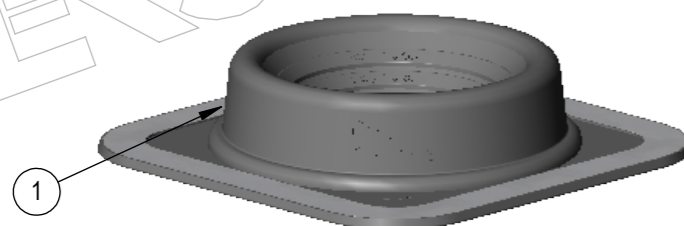

PART NO.	DISPLAY NAME	MATERIAL
DTHRKIT65	Deks Top Hat Roof Kit 65mm (2.5")	EPDM/ALU/PLASTICS

DEKS

DEKS

DEKS

DEKS

DEKS Easy to Work With
Deks Top Hat Roof Kit
Installation Instructions

www.deks.com.au

7	INSTRUCTION SHEET	1
6	CABLE TIE BLACK 4 X 150MM	1
5	10GAUGE SDS SCREW - 16MM LENGTH X 16 QTY	1 SET
4	Dektite Adhesive Grey (50ml)	2
3	PVC CAP - DN80	1
2	SLOTTED PIPE - DN80	1
1	SQUARE BASE DEKTITE	1
ITEM NO.	DESCRIPTION	QTY.

DEKS

DEKS

DEKS

PART NO	DISPLAY NAME	MATERIAL
DTHRKIT80	Deks Top Hat Roof Kit 80mm (3.15")	EPDM/ALU/PLASTICS

DEKS Easy to Work With
Deks Top Hat Roof Kit
 Installation Instructions

7	INSTRUCTION SHEET	1
6	CABLE TIE BLACK 4 X 150MM	1
5	10GUAGE SDS SCREW - 16MM LENGTH X 16 QTY	1 SET
4	Dektite Adhesive Grey (50ml)	2
3	PVC CAP - DN100	1
2	SLOTTED PIPE - DN100	1
1	SQUARE BASE DEKTITE	1
ITEM NO.	DESCRIPTION	QTY.