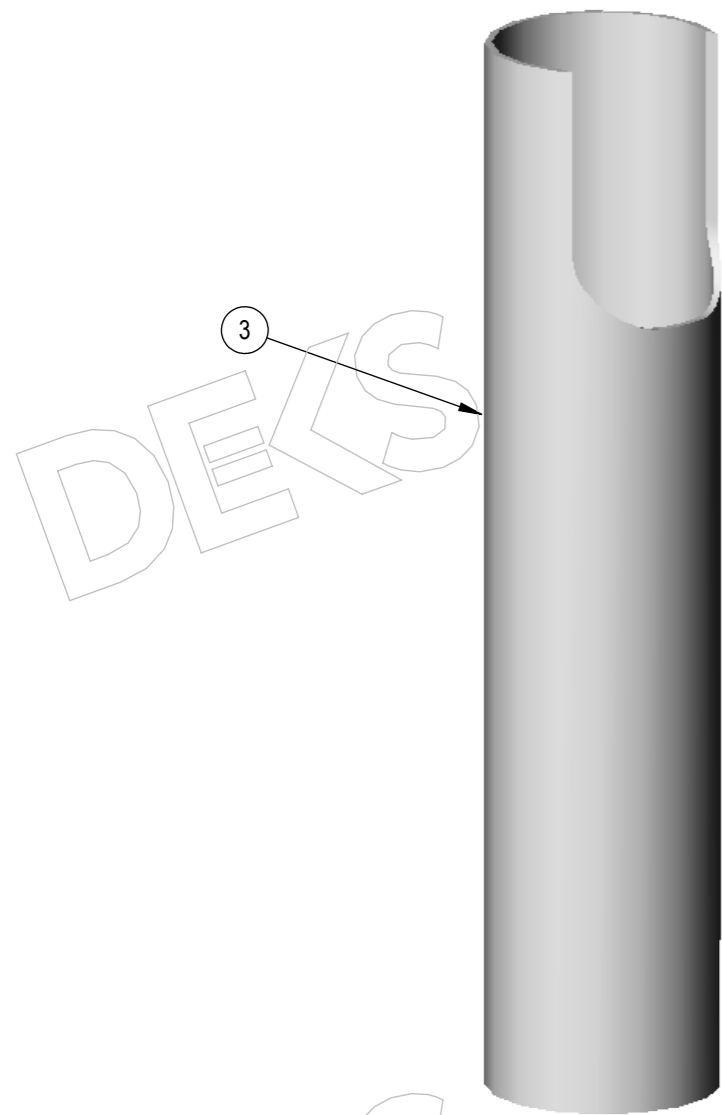

PART NO.	DISPLAY NAME	MATERIAL
DTHRKIT50	Deks Top Hat Roof Kit 50mm (2")	EPDM/ALU/PLASTICS

7	INSTRUCTION SHEET	1
6	CABLE TIE BLACK 4 X 150MM	1
5	10GAUGE SDS SCREW - 16MM LENGTH X 12 QTY	1 SET
4	Dektite Adhesive Grey (50ml)	2
3	PVC CAP - DN65	1
2	SLOTTED PIPE - DN65	1
1	SQUARE BASE FLASHING	1
ITEM NO.	DESCRIPTION	QTY.

PART NO.	DISPLAY NAME	MATERIAL
DTHRKIT65	Deks Top Hat Roof Kit 65mm (2.5")	EPDM/ALU/PLASTICS

DEKS

DEKS

DEKS

DEKS

DEKS Easy to Work With
Deks Top Hat Roof Kit
Installation Instructions

www.deks.com.au

7	INSTRUCTION SHEET	1
6	CABLE TIE BLACK 4 X 150MM	1
5	10GAUGE SDS SCREW - 16MM LENGTH X 16 QTY	1 SET
4	Dektite Adhesive Grey (50ml)	2
3	PVC CAP - DN80	1
2	SLOTTED PIPE - DN80	1
1	SQUARE BASE DEKTITE	1
ITEM NO.	DESCRIPTION	QTY.

DEKS

DEKS

DEKS

PART NO	DISPLAY NAME	MATERIAL
DTHRKIT80	Deks Top Hat Roof Kit 80mm (3.15")	EPDM/ALU/PLASTICS

DEKS Easy to Work With
Deks Top Hat Roof Kit
 Installation Instructions

7	INSTRUCTION SHEET	1
6	CABLE TIE BLACK 4 X 150MM	1
5	10GUAGE SDS SCREW - 16MM LENGTH X 16 QTY	1 SET
4	Dektite Adhesive Grey (50ml)	2
3	PVC CAP - DN100	1
2	SLOTTED PIPE - DN100	1
1	SQUARE BASE DEKTITE	1
ITEM NO.	DESCRIPTION	QTY.

PART NO	DISPLAY NAME	MATERIAL
DTHRKIT110	Deks Top Hat Roof Kit 110mm (4.25")	EPDM/ALU/PLASTICS

7	INSTRUCTION SHEET	1
6	CABLE TIE BLACK 4 X 150MM	1
5	10GAUGE SDS SCREW - 16MM LENGTH X 12 QTY	1 SET
4	Dektite Adhesive Grey (50ml)	2
3	PVC CAP - DN65	1
2	SLOTTED PIPE - DN65	1
1	SQUARE BASE FLASHING	1
ITEM NO.	DESCRIPTION	QTY.