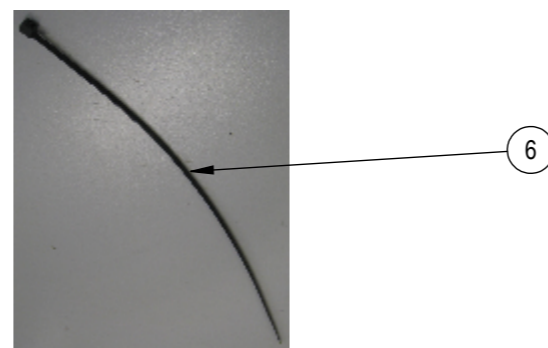

DEKS

DEKS

DEKS

PART NO	DISPLAY NAME	MATERIAL
DTHRKIT80	Deks Top Hat Roof Kit 80mm (3.15")	EPDM/ALU/PLASTICS

DEKS Easy to Work With
Deks Top Hat Roof Kit
 Installation Instructions

7	INSTRUCTION SHEET	1
6	CABLE TIE BLACK 4 X 150MM	1
5	10GUAGE SDS SCREW - 16MM LENGTH X 16 QTY	1 SET
4	Dektite Adhesive Grey (50ml)	2
3	PVC CAP - DN100	1
2	SLOTTED PIPE - DN100	1
1	SQUARE BASE DEKTITE	1
ITEM NO.	DESCRIPTION	QTY.

PART NO	DISPLAY NAME	MATERIAL
DTHRKIT110	Deks Top Hat Roof Kit 110mm (4.25")	EPDM/ALU/PLASTICS

7	INSTRUCTION SHEET	1
6	CABLE TIE BLACK 4 X 150MM	1
5	10GAUGE SDS SCREW - 16MM LENGTH X 12 QTY	1 SET
4	Dektite Adhesive Grey (50ml)	2
3	PVC CAP - DN65	1
2	SLOTTED PIPE - DN65	1
1	SQUARE BASE FLASHING	1
ITEM NO.	DESCRIPTION	QTY.