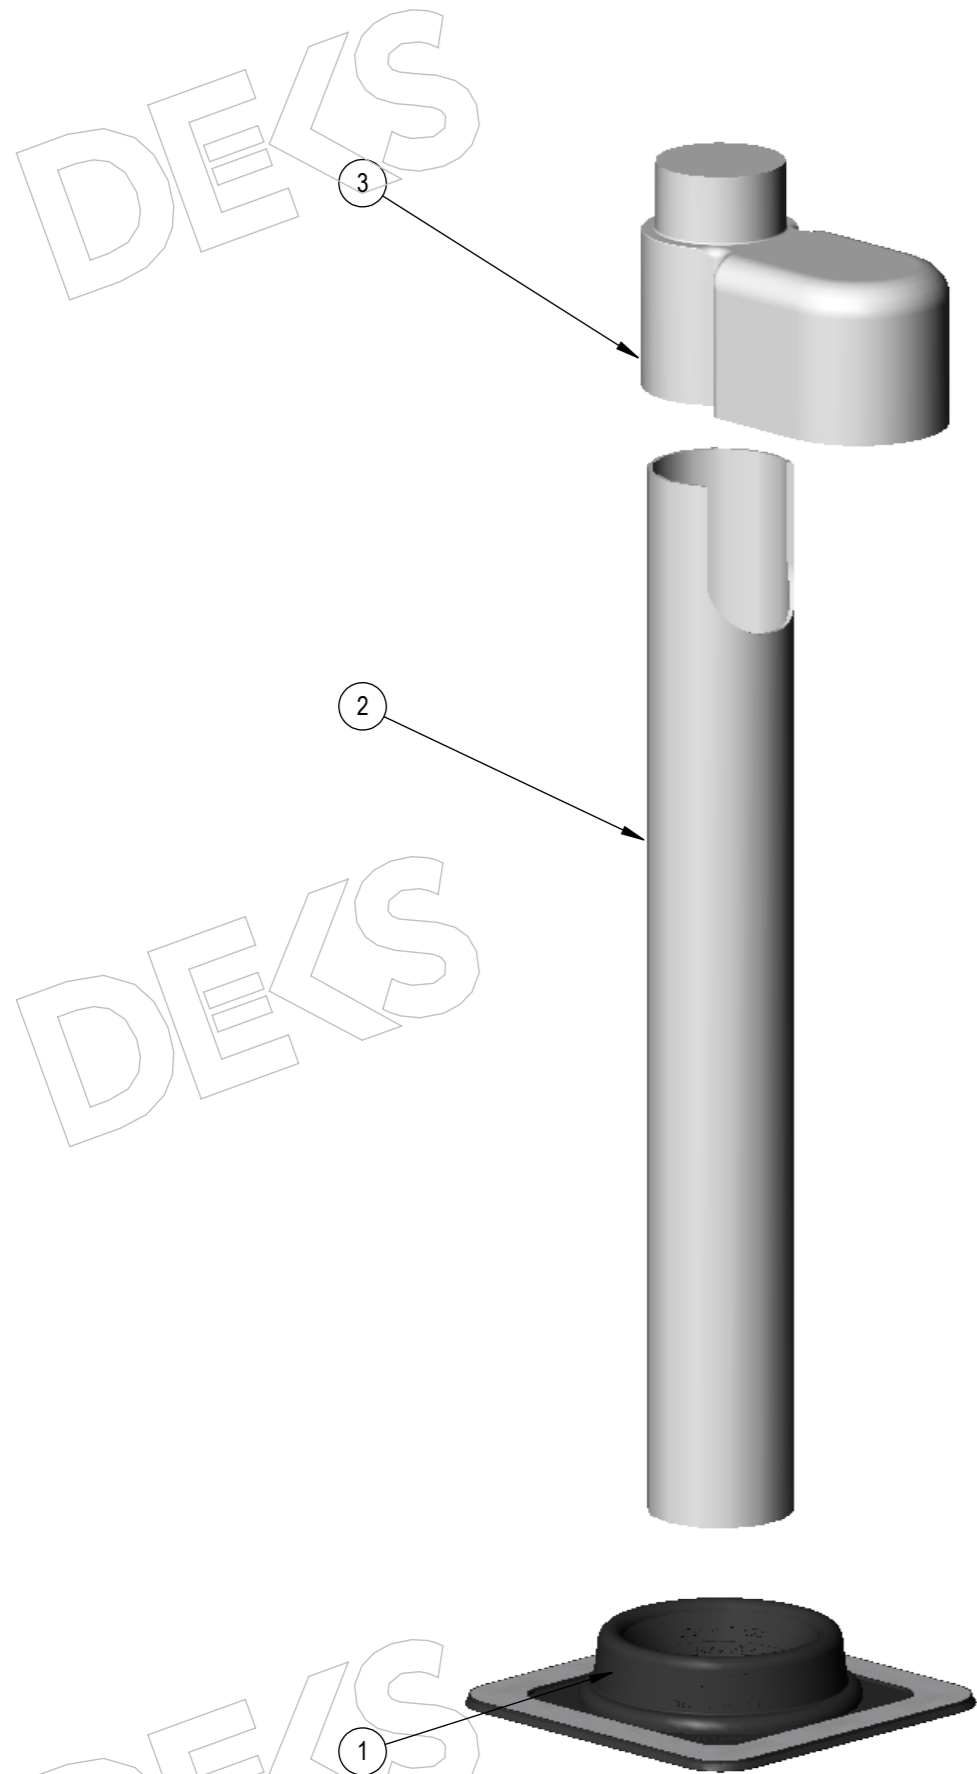

Technical Documents

- 1: Drawings DTHRKIT50
- 2: Drawings DTHRKIT65
- 3: Drawings DTHRKIT80
- 4: Drawings DTHRKIT110
- 5: Drawings DTHRKIT65TWIN

*Follow
Us On*

7	INSTRUCTION SHEET	1
6	CABLE TIE BLACK 4 X 150MM	1
5	10GAUGE SDS SCREW - 16MM LENGTH X 12 QTY	1 SET
4	Dektite Adhesive Grey (50ml)	2
3	PVC CAP - DN65	1
2	SLOTTED PIPE - DN50	1
1	SQUARE BASE FLASHING	1
ITEM NO.	DESCRIPTION	QTY.

PART NO.	DISPLAY NAME	MATERIAL
DTHRKIT50	Deks Top Hat Roof Kit 50mm (2")	EPDM/ALU/PLASTICS

7	INSTRUCTION SHEET	1
6	CABLE TIE BLACK 4 X 150MM	1
5	10GAUGE SDS SCREW - 16MM LENGTH X 12 QTY	1 SET
4	Dektite Adhesive Grey (50ml)	2
3	PVC CAP - DN65	1
2	SLOTTED PIPE - DN65	1
1	SQUARE BASE FLASHING	1
ITEM NO.	DESCRIPTION	QTY.

PART NO.	DISPLAY NAME	MATERIAL
DTHRKIT65	Deks Top Hat Roof Kit 65mm (2.5")	EPDM/ALU/PLASTICS

DEKS

DEKS

DEKS

DEKS

DEKS Easy to Work With
Deks Top Hat Roof Kit
Installation Instructions

www.deks.com.au

7	INSTRUCTION SHEET	1
6	CABLE TIE BLACK 4 X 150MM	1
5	10GAUGE SDS SCREW - 16MM LENGTH X 16 QTY	1 SET
4	Dektite Adhesive Grey (50ml)	2
3	PVC CAP - DN80	1
2	SLOTTED PIPE - DN80	1
1	SQUARE BASE DEKTITE	1
ITEM NO.	DESCRIPTION	QTY.

DEKS

DEKS

DEKS

PART NO	DISPLAY NAME	MATERIAL
DTHRKIT80	Deks Top Hat Roof Kit 80mm (3.15")	EPDM/ALU/PLASTICS

DEKS Easy to Work With
Deks Top Hat Roof Kit
 Installation Instructions

7	INSTRUCTION SHEET	1
6	CABLE TIE BLACK 4 X 150MM	1
5	10GUAGE SDS SCREW - 16MM LENGTH X 16 QTY	1 SET
4	Dektite Adhesive Grey (50ml)	2
3	PVC CAP - DN100	1
2	SLOTTED PIPE - DN100	1
1	SQUARE BASE DEKTITE	1
ITEM NO.	DESCRIPTION	QTY.