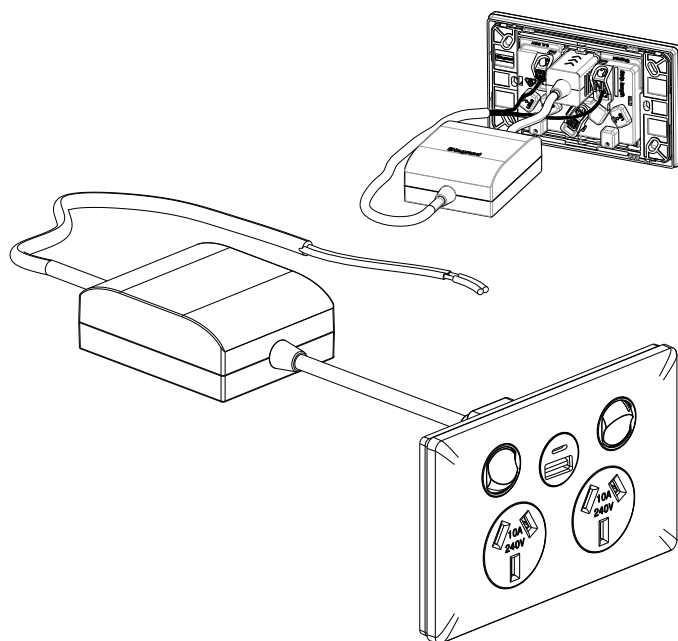

Single product		
Cat No	Barcode	Dimensions (W x H x D)
ED777USB2ACWE	9321001463344	184 x 160 x 80mm
ED777USB2ACUG	9321001463368	184 x 160 x 80mm
ED777USB2ACBL	9321001463351	184 x 160 x 80mm

Outer box (QTY 12)		
Cat No	Barcode	Dimensions (W x H x D)
ED777USB2ACWE	9321001463399	330 x 250 x 250mm
ED777USB2ACUG	9321001463412	330 x 250 x 250mm
ED777USB2ACBL	9321001463405	330 x 250 x 250mm