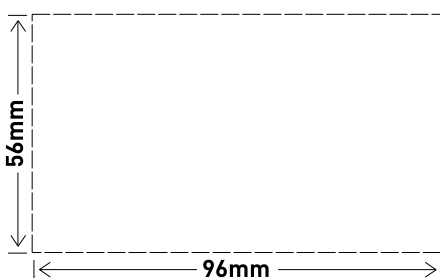

## Dedicated Plate - Double Powerpoint, 10A with Dual USB Charger Type A & C

CAT NO. ED777USB2ACWE, ED777USB2ACUG, ED777USB2ACBL

ED777USB2ACWE

Cat No	ED777USB2ACWE	ED777USB2ACUG	ED777USB2ACBL
Description	Excel Life™ Double Powerpoint with Dual USB Charger Type A & C		
Colour	White (WE)	Urban Grey (UG)	Black (BL)
Nominal input voltage	230-240V a.c. ± 10%		
Nominal input frequency	50Hz		
Nominal input current (charger)	250mA		
Current rating (GPO)	10A		
Stand-by power consumption	< 0.07W		
Nominal output voltage	5V d.c.		
Nominal output current	4.8A total (2.4A max on type A, 3A max on type C)		
Energy efficiency	Level VI, ≥ 84% measured at USB socket output side		
Safety standard	AS/NZS 60950-1, AS/NZS 4665, AS/NZS 3100		
Protection class	Class II		
Overload protection (USB charger)	5.1A ± 0.2A		
Surge protection (USB charger)	150 joules		
Operating temperature	5° to 40° C		
Plate size	77H x 121W x 10D mm		

# Dedicated Plate - Double Powerpoint, 10A with Dual USB Charger Type A & C

CAT NO. ED777USB2ACWE, ED777USB2ACUG, ED777USB2ACBL

ED777USB2PSAWE

- 2 high charging capacity USB Ports 4.8A total
- Type C port for latest devices and future releases
- Capable of charging up to two tablets/smartphones simultaneously at their maximum capacity
- Suitable for telephones, smartphones, MP3/MP4 players, fitness bands and sport watches
- Suitable for installation in dry wall and wall cavities.
- Suitable for all commercial and residential installations such as kitchens, bedrooms, offices, retail, hospitality and education facilities
- Overload protection (USB circuit)
- Low standby power consumption < 0.07W
- Internal safety shutters for extra safety (powerpoint)
- Conform to AS/NZS60950-1, AS/NZS 4665, AS/NZS 3100
- Indoor use only

## Glass and tile cut-out dimensions:

Single product		
Cat No	Barcode	Dimensions (W x H x D)
ED777USB2ACWE	9321001463344	184 x 160 x 80mm
ED777USB2ACUG	9321001463368	184 x 160 x 80mm
ED777USB2ACBL	9321001463351	184 x 160 x 80mm