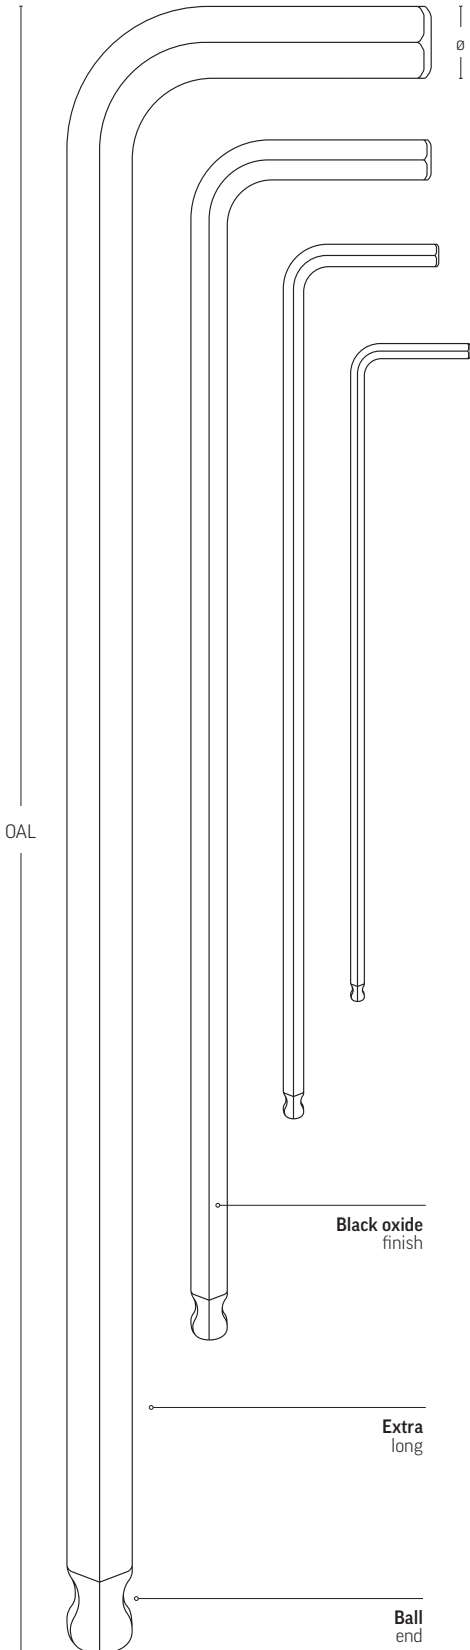

Product Range

CODE	Pk Qty	ø inches	OAL (mm)
HEXKSCOMBO			
IMPERIAL			
	1	0.05"	80
	1	1/16"	90
	1	5/64"	100
	1	3/32"	115
	1	7/64"	120
	1	1/8"	130
13 PCE SET	1	9/64"	135
	1	5/32"	140
	1	3/16"	165
	1	7/32"	175
	1	1/4"	185
	1	5/16"	205
	1	3/8"	230

CODE	Pk Qty	ø mm	OAL (mm)
METRIC			
	1	1.5	90
	1	2.0	100
	1	2.5	115
	1	3.0	125
9 PCE SET	1	4.0	145
	1	5.0	165
	1	6.0	185
	1	8.0	205
	1	10.0	225