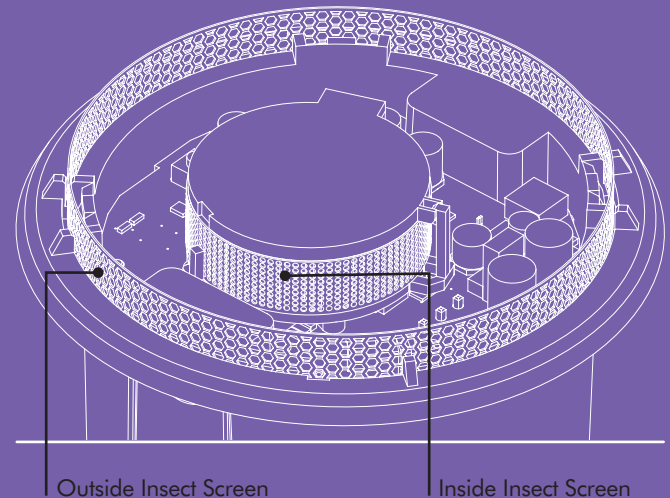

# LIFESAVER 5800ACF FLUSH SMOKE ALARM

**LIFESAVER**  
silhouette

The PSA Lifesaver 5800ACF is a low profile AC/DC powered photoelectric smoke alarm that operates on a 240V power source with a non-removeable 10 year lithium battery backup. This advanced smoke alarm has the ability to function as a stand alone unit or in an interconnected system. The PSA Lifesaver 5800ACF is compatible with other PSA Lifesaver smoke alarms, heat alarm, carbon monoxide alarm and ancillary devices.

## PRODUCT FEATURES

- Low profile flush mount design
- Photoelectric Sensing Technology.
- 240VAC with sealed 10 year lithium battery backup, no longer need to change battery.
- One button Test and Hush feature.
  - Large easy design button to Test alarm operation and Hush to silence nuisance alarms.
- Two LEDs.
  - Green LED indicates AC condition.
  - Red LED indicates alarm condition.
- First to alarm memory.
- Operates as single unit or interconnect up to 24 units.
- Dual insect screens over the outer perimeter and inner sensor chamber to reduce nuisance alarms from bugs and insect contamination.
- 90mm cut-out, down-light style mounting for quick and easy installation.
- Dimension 110 x 73mm (W x H). 28.5mm high installed
- Includes mounting trim ring to replace surface mounted smoke alarms.