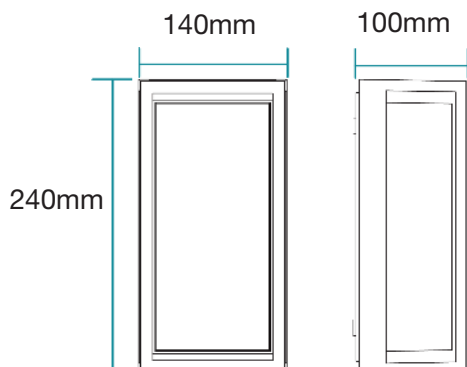

12W LED WALL LIGHT TRICOLOUR

SHIPPING

| Model Numbers | Carton Size | | | Carton Quantity | Carton Gross Weight (Kg) |
|---------------|-------------|--------|--------|-----------------|--------------------------|
| | H (mm) | W (mm) | L (mm) | | |
| MLXC34512W | 360 | 320 | 320 | 4 | 7 |
| MLXC34512M | 360 | 320 | 320 | 4 | 7 |