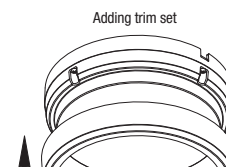

• Surface mounted LED ceiling light

DIMENSIONS

AS/NZS 60598.2.1:2014
SAA : GMA-507872

10W & 15W ROUND AND OVAL LED IP54 EXTERIOR BUNKER LIGHTS

FEATURES

- Suitable for residential and apartment interior or exterior applications
- Complete with switchable tricolour colour temperature 3000k, 4000k, 6500k which allows you the choice of a Warm White, Neutral White or Daylight colour temperatures
- Integrated LED light 10W 1000lm or 15W 1500lm light output, ideal for exterior installation weather resistant with an IP54 rating
- Durable white polycarbonate body and diffuser **(complete with optional black trim)**
- Ideal for wall or ceiling surface mount application
- Weather resistant IP54
- LED light output equivalent to a 60 watt standard light globe
- Choose from easy to fit UV resistant black clip on trim or white
- Provides a uniform light - output using SMD LED modular technology
- Non dimmable
- IP54, weatherproof

10W Round Illustration only shown for packaging example.

SPECIFICATIONS

| | |
|---------------------------------|---------------------------------------|
| Model name | Cove |
| Rating power | 10W or 15W |
| Input voltage | 200V-240V |
| Frequency | 50Hz |
| Light type | Tricolour SMD 2835 LED |
| LED type | LED modular (non replaceable) |
| Driver type | Integrated |
| Colour temperature | 3000k / 4000k / 6500k |
| Colour temperature index | >80 |
| Beam angle | 120° |
| Power factor | >0.5 |
| Lumens | 10W ≥ 1000lm or 15W > 1500lm |
| Lumen efficiency | 100 Lumens/per watt |
| IP rating | IP54 |
| Ta° | Minus 5°C + 40°C |
| Size (mm) | Diameter 200mm x 100mm(h) |
| Housing type | Polycarbonate |
| Diffuser Lens | Polycarbonate |
| Colour Trim | White or optional black trim included |
| Mounting type | Wall or ceiling surface mounted |