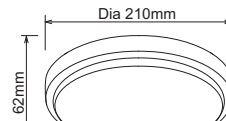

• Surface mounted LED ceiling light

DIMENSIONS

AS/NZS 60598.2.1:2014
SAA : GMA-507872

10W & 15W ROUND AND OVAL LED IP54 EXTERIOR BUNKER LIGHTS

FEATURES

- Suitable for residential and apartment interior or exterior applications
- Complete with switchable tricolour colour temperature 3000k, 4000k, 6500k which allows you the choice of a Warm White, Neutral White or Daylight colour temperatures
- Integrated LED light 10W 1000lm or 15W 1500lm light output, ideal for exterior installation weather resistant with an IP54 rating
- Durable white polycarbonate body and diffuser **(complete with optional black trim)**
- Ideal for wall or ceiling surface mount application
- Weather resistant IP54
- LED light output equivalent to a 60 watt standard light globe
- Choose from easy to fit UV resistant black clip on trim or white
- Provides a uniform light - output using SMD LED modular technology
- Non dimmable
- IP54, weatherproof

10W Round Illustration only shown for packaging example.

SPECIFICATIONS

| | |
|---------------------------------|---------------------------------------|
| Model name | Cove |
| Rating power | 10W or 15W |
| Input voltage | 200V-240V |
| Frequency | 50Hz |
| Light type | Tricolour SMD 2835 LED |
| LED type | LED modular (non replaceable) |
| Driver type | Integrated |
| Colour temperature | 3000k / 4000k / 6500k |
| Colour temperature index | >80 |
| Beam angle | 120° |
| Power factor | >0.5 |
| Lumens | 10W ≥ 1000lm or 15W > 1500lm |
| Lumen efficiency | 100 Lumens/per watt |
| IP rating | IP54 |
| Ta° | Minus 5°C + 40°C |
| Size (mm) | Diameter 200mm x 100mm(h) |
| Housing type | Polycarbonate |
| Diffuser Lens | Polycarbonate |
| Colour Trim | White or optional black trim included |
| Mounting type | Wall or ceiling surface mounted |