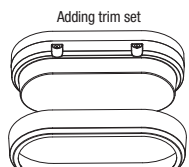

DIMENSIONS

AS/NZS 60598.2.1:2014
SAA : GMA-507872