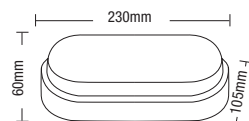

DIMENSIONS

AS/NZS 60598.2.1:2014
SAA : GMA-507872