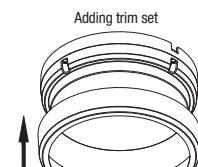

DIMENSIONS

AS/NZS 60598.2.1:2014
SAA : GMA-507872