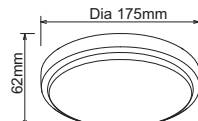

DIMENSIONS

AS/NZS 60598.2.1:2014
SAA : GMA-507872