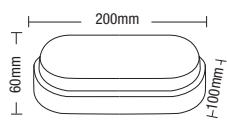

DIMENSIONS

AS/NZS 60598.2.1:2014
SAA : GMA-507872