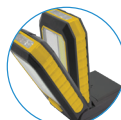

- 8hrs battery life
- Uses 3x AAA batteried (Not included)

Product Code	Watt	Lumen
MFL140	6W	500 lm

MSL160

BACK & BOTTOM MAGNETS

90° TILT

360° SWIVEL HOOK

TOP LED LIGHTS

3W LED WORKLIGHT

Features

- ON/OFF Light function
- 3W COB Max Light with additional 3pc LED Torch
- 360° Swivel hook
- 90° Tilt
- TWO magnets

- 3hrs for 3W COB battery life
- 10hrs for 3pc LED battery life
- Uses 3x AAA batteried (Not included)