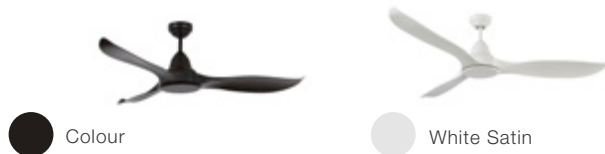

AVAILABLE COLOURS

● Colour

● White Satin