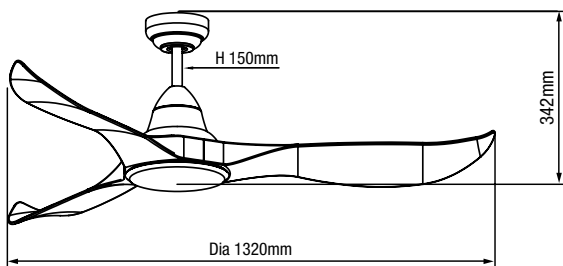

DIMENSIONS

Without light

With LED light