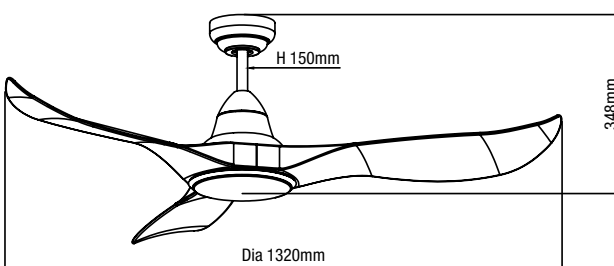

Aust/NZ Approval No. SAA-192888EA