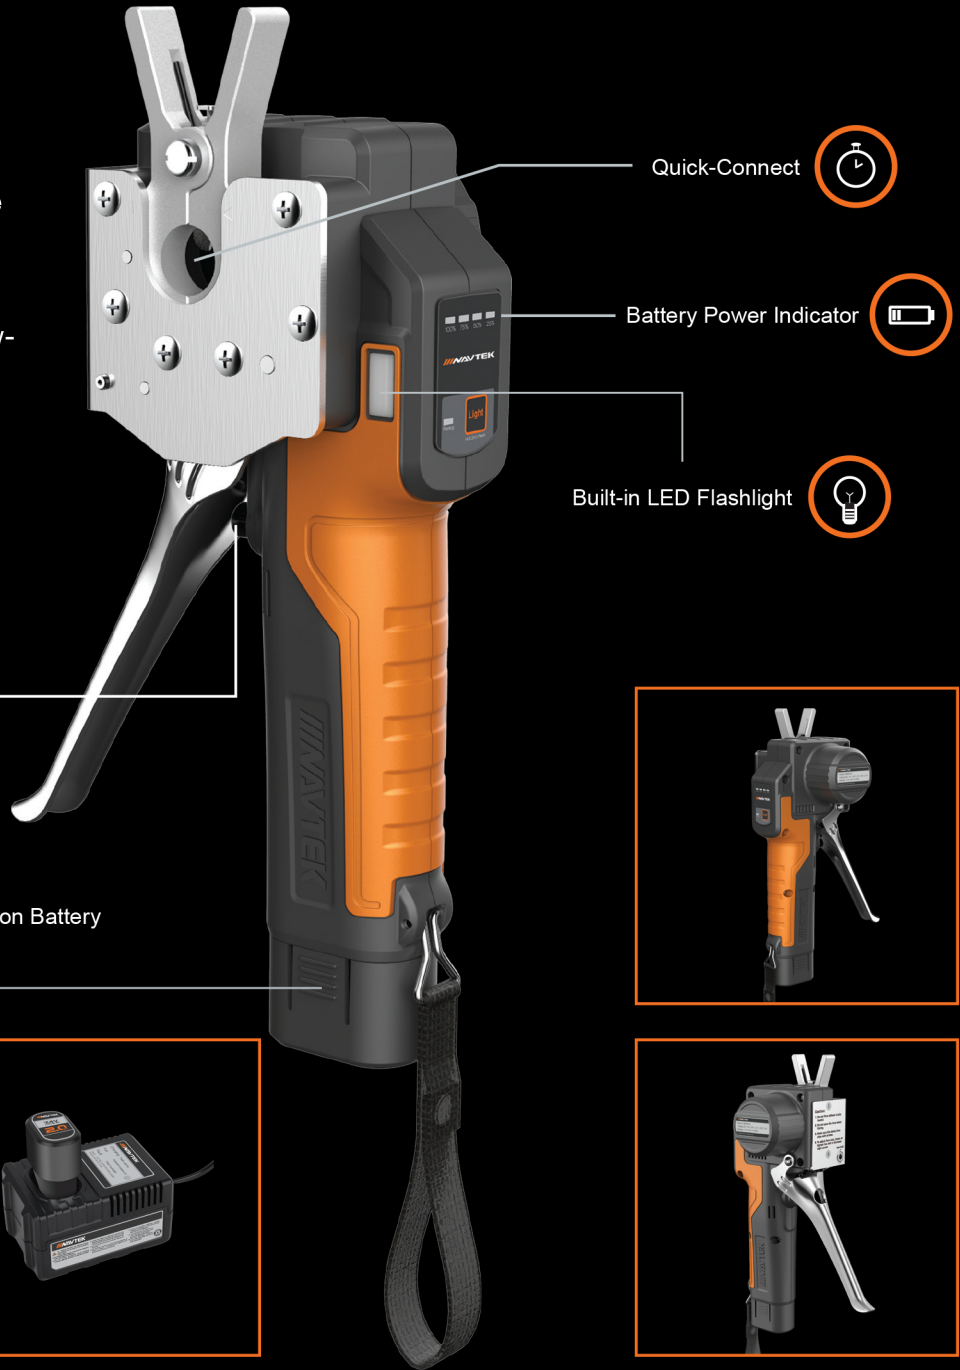

## CORDLESS FLARING TOOL NEF6LM

The NEF6LM Cordless Power Flare also allows one-button, one-hand operation. In addition, it features a battery power indicator and a flashlight. It comes in a sturdy blow-molded case with five commonly sized flare dies for 1/4", 3/8", 1/2", 5/8" & 3/4". One battery, a charger, and a NFG1 flare gauge tool.

One-Button Operation

Large Capacity Li-ion Battery

Quick-Connect

Battery Power Indicator

Built-in LED Flashlight

### Ultra Light • Quick Accurate Flaring • 1/4", 3/8", 1/2", 5/8" & 3/4"

- Complete a flare in 14 seconds
- Over 100 flares per charge
- Quick charge in 30 minutes
- Ultra Light at 1.3 kgs
- Quick Connect with RTU clamps
- Limit baffle assures precise flare depth
- Easy one-button operation
- Battery power indicator
- Built-in LED Flashlight

MODEL	DESCRIPTION
NEF6LM	NAVTEK NEF6LM 7.4V 2Ah 14.8Wh Cordless Flare Tool