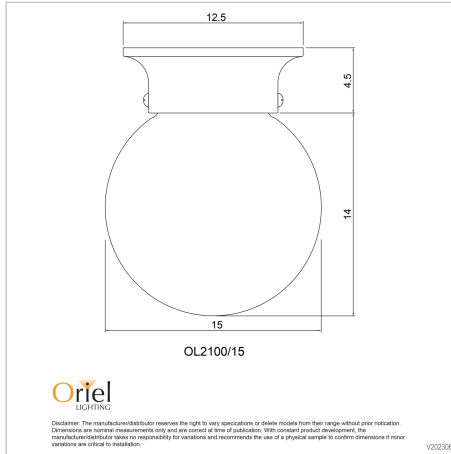

UPI	9324879217217
In The Box	1 x Glass, 1 x Gallery with screws
DIY	A competent handy-person can DIY
Warranty / Guarantee	1 Year Replacement Guarantee

Images

Unless stated, fittings do not include globes (bulbs). No representations are made as to the suitability of this product for your application. All fixed lights (other than DIY lights) should be installed by a licensed electrical contractor. Due to continuing product development, some specifications may change over time. Refer to our detailed Terms and Conditions, online at: www.oriel-lighting.com.au | Details and specifications are current at the time of printing, and with constant product development, subject to change.

(c) Oriel Lighting

quality lighting at affordable prices | specifications subject to change without notice - check the website for the latest information | www.oriel-lighting.com.au