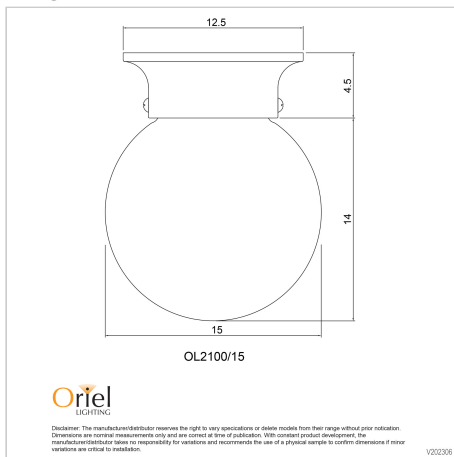

UPI	9324879202794
In The Box	1 x Glass, 1 x Gallery with screws
DIY	A competent handy-person can DIY
Warranty / Guarantee	1 Year Replacement Guarantee

Images

Unless stated, fittings do not include globes (bulbs). No representations are made as to the suitability of this product for your application. All fixed lights (other than DIY lights) should be installed by a licensed electrical contractor. Due to continuing product development, some specifications may change over time. Refer to our detailed Terms and Conditions, online at: www.oriel-lighting.com.au | Details and specifications are current at the time of printing, and with constant product development, subject to change.

(c) Oriel Lighting

quality lighting at affordable prices | specifications subject to change without notice - check the website for the latest information | www.oriel-lighting.com.au