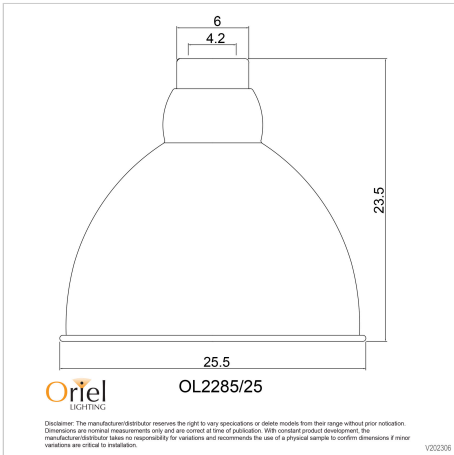

Electrician To Install	DIY shade – installed on existing cord set or fitting
Warranty / Guarantee	12 Month Replacement Guarantee

Images

Unless stated, fittings do not include globes (bulbs). No representations are made as to the suitability of this product for your application. All fixed lights (other than DIY lights) should be installed by a licensed electrical contractor. Due to continuing product development, some specifications may change over time. Refer to our detailed Terms and Conditions, online at: www.oriel-lighting.com.au | Details and specifications are current at the time of printing, and with constant product development, subject to change.

(c) Oriel Lighting