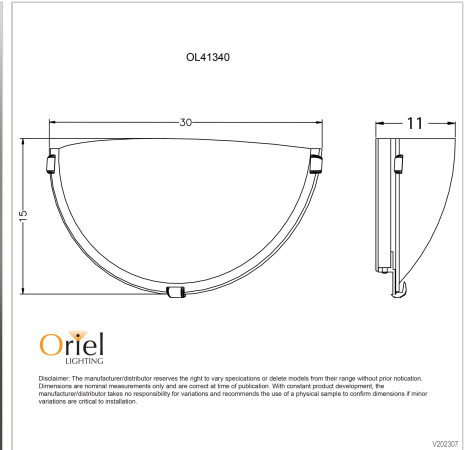

Warranty / Guarantee

1 Year Replacement Guarantee

Images

Unless stated, fittings do not include globes (bulbs). No representations are made as to the suitability of this product for your application. All fixed lights (other than DIY lights) should be installed by a licensed electrical contractor. Due to continuing product development, some specifications may change over time. Refer to our detailed Terms and Conditions, online at: www.oriel-lighting.com.au | Details and specifications are current at the time of printing, and with constant product development, subject to change.

(c) Oriel Lighting

quality lighting at affordable prices | specifications subject to change without notice - check the website for the latest information | www.oriel-lighting.com.au