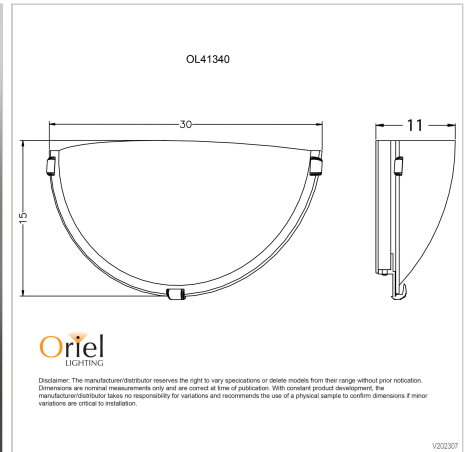

Warranty / Guarantee

1 Year Replacement Guarantee

Images

Unless stated, fittings do not include globes (bulbs). No representations are made as to the suitability of this product for your application. All fixed lights (other than DIY lights) should be installed by a licensed electrical contractor. Due to continuing product development, some specifications may change over time. Refer to our detailed Terms and Conditions, online at: www.oriel-lighting.com.au | Details and specifications are current at the time of printing, and with constant product development, subject to change.

(c) Oriel Lighting

quality lighting at affordable prices | specifications subject to change without notice - check the website for the latest information | www.oriel-lighting.com.au