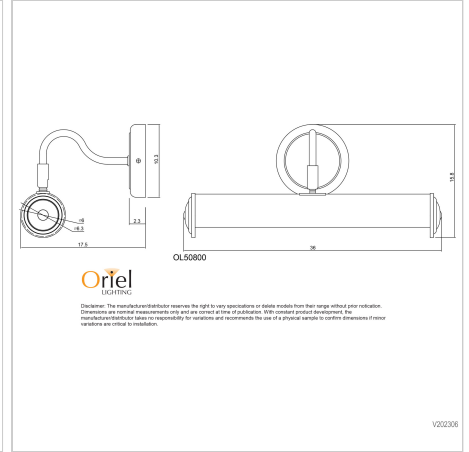

product specification

www.oriel-lighting.com.au

PICTURE LIGHT

SKU:OL50800BK

Traditional wall mounted Picture Light in matt black finish. Adjust the tilt of the shroud towards the wall, as required. Picture accommodates two slim globes, usually candle or tubular shaped. New model now with twin E14 lampholders.

Additional information

Brand	Oriel Lighting
Colour	BLACK
Finish	Satin
Bulb Qty	2
Bulb Type	E14
Wattage	40W
Bulb Included	NO
Recommended Globe	A-LED-25104440
Voltage	240V
Indoor / Outdoor / Alfresco	Indoor
Overall Height	16
Overall Width	36
Overall Depth	17.5
Fitting Length	36
Fitting Backplate	10
Fitting Projection	17.5
Primary Material	METAL
IP Rating	IP20

PLU	76221
Supplier Code	OL50800CH
UPI	9324879220965
Electrician To Install	This fitting should be installed by a licenced electrician
Warranty / Guarantee	1 Year Replacement Guarantee

Images

Unless stated, fittings do not include globes (bulbs). No representations are made as to the suitability of this product for your application. All fixed lights (other than DIY lights) should be installed by a licensed electrical contractor. Due to continuing product development, some specifications may change over time. Refer to our detailed Terms and Conditions, online at: www.oriel-lighting.com.au | Details and specifications are current at the time of printing, and with constant product development, subject to change.