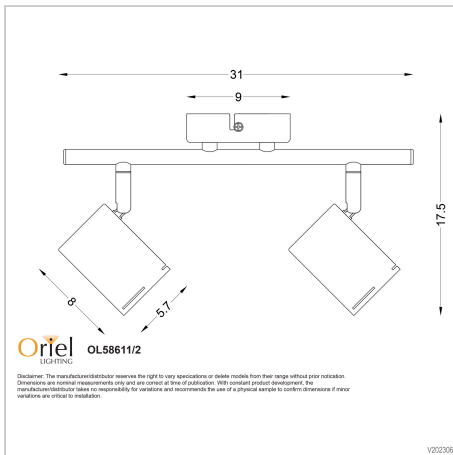

Electrician To Install	This fitting should be installed by a licenced electrician
Warranty / Guarantee	12 Month Replacement Guarantee

Images

Unless stated, fittings do not include globes (bulbs). No representations are made as to the suitability of this product for your application. All fixed lights (other than DIY lights) should be installed by a licensed electrical contractor. Due to continuing product development, some specifications may change over time. Refer to our detailed Terms and Conditions, online at: www.oriel-lighting.com.au | Details and specifications are current at the time of printing, and with constant product development, subject to change.

(c) Oriel Lighting

quality lighting at affordable prices | specifications subject to change without notice - check the website for the latest information | www.oriel-lighting.com.au