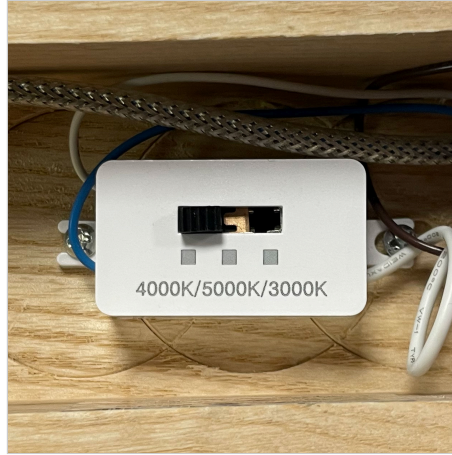

Dimmable	Yes, with LED friendly dimmer
PLU	76561
Supplier Code	OL60640/1200
UPI	9324879224802
Electrician To Install	This fitting should be installed by a licenced electrician
Warranty / Guarantee	12 Month Replacement Guarantee

Images

Unless stated, fittings do not include globes (bulbs). No representations are made as to the suitability of this product for your application. All fixed lights (other than DIY lights) should be installed by a licensed electrical contractor. Due to continuing product development, some specifications may change over time. Refer to our detailed Terms and Conditions, online at: www.oriel-lighting.com.au | Details and specifications are current at the time of printing, and with constant product development, subject to change.

(c) Oriel Lighting