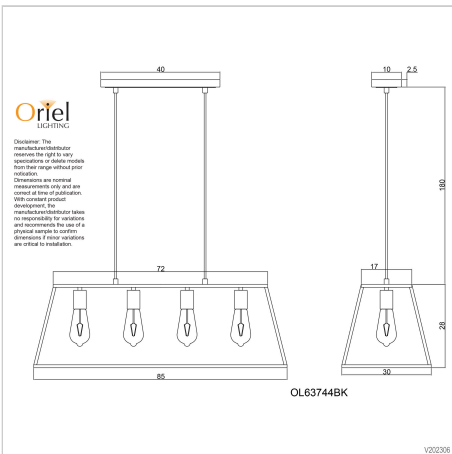

Fitting Material	METAL
Glass/Diffuser Material	n/a
Cord / Wire Material	BLACK PVC
Primary Material	METAL
IP Rating	IP20
PLU	76438
Supplier Code	OL63744BK
UPI	9324879223393
In The Box	1 x pendant light
Electrician To Install	This fitting should be installed by a licenced electrician
Warranty / Guarantee	12 Month Replacement Guarantee

Images

Unless stated, fittings do not include globes (bulbs). No representations are made as to the suitability of this product for your application. All fixed lights (other than DIY lights) should be installed by a licensed electrical contractor. Due to continuing product development, some specifications may change over time. Refer to our detailed Terms and Conditions, online at: www.oriel-lighting.com.au | Details and specifications are current at the time of printing, and with constant product development, subject to change.

(c) Oriel Lighting