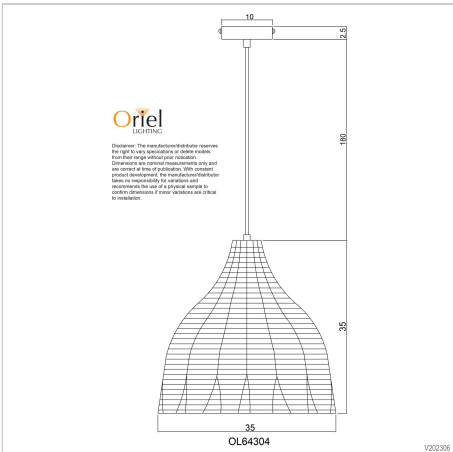

PLU	76313
Supplier Code	OL64304
UPI	9324879222013
Electrician To Install	This fitting should be installed by a licenced electrician
Warranty / Guarantee	12 Month Replacement Guarantee

Images

Unless stated, fittings do not include globes (bulbs). No representations are made as to the suitability of this product for your application. All fixed lights (other than DIY lights) should be installed by a licensed electrical contractor. Due to continuing product development, some specifications may change over time. Refer to our detailed Terms and Conditions, online at: www.oriel-lighting.com.au | Details and specifications are current at the time of printing, and with constant product development, subject to change.

(c) Oriel Lighting