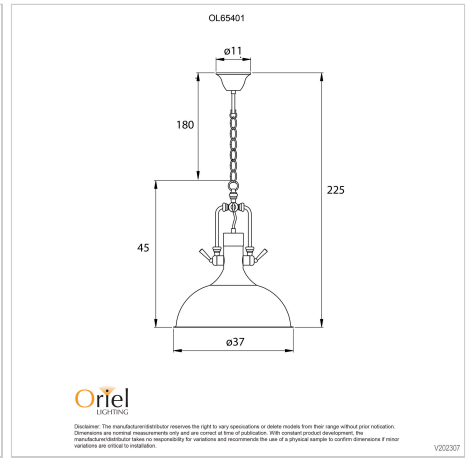

## COTTAGE

SKU:OL65401BK

Bring some cottage charm, or industrial starkness to your kitchen or meals area with the Cottage pendant. Available in a choice of colours, the Cottage has a white inner, providing good reflective light onto your surface. Chain and cord are easy to shorten if required.

### Additional information

<b>Brand</b>	Oriel Lighting
<b>Colour</b>	BLACK
<b>Bulb Qty</b>	1
<b>Bulb Type</b>	E27
<b>Max. Wattage</b>	60W
<b>Bulb Included</b>	NO
<b>Recommended Globe</b>	A-LED-7107240
<b>Voltage</b>	240V
<b>Overall Height</b>	225
<b>Overall Width</b>	37
<b>Overall Depth</b>	37
<b>Fitting Height</b>	45
<b>Fitting Canopy</b>	11
<b>Fitting Diameter</b>	37
<b>Fitting Suspension</b>	180
<b>Primary Material</b>	METAL
<b>IP Rating</b>	IP20
<b>Supplier Code</b>	OL65401BK

<b>UPI</b>	9324879206211
<b>Electrician To Install</b>	This fitting should be installed by a licenced electrician
<b>Warranty / Guarantee</b>	12 Month Replacement Guarantee

**Images**

Unless stated, fittings do not include globes (bulbs). No representations are made as to the suitability of this product for your application. All fixed lights (other than DIY lights) should be installed by a licensed electrical contractor. Due to continuing product development, some specifications may change over time. Refer to our detailed Terms and Conditions, online at: [www.oriel-lighting.com.au](http://www.oriel-lighting.com.au) | Details and specifications are current at the time of printing, and with constant product development, subject to change.