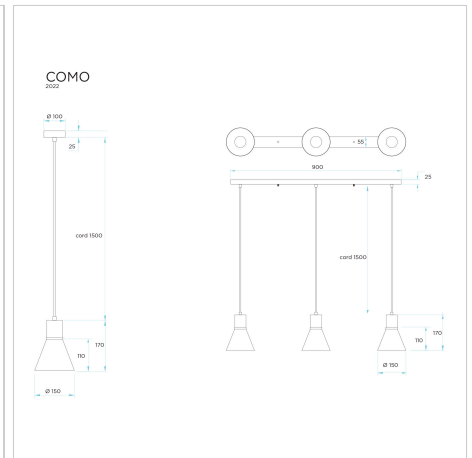

Cord / Wire Material	BLACK PVC
Primary Material	METAL
IP Rating	IP20
Dimmable	Yes
Supplier Code	OL67511BC
UPI	9324879218016
Electrician To Install	This fitting should be installed by a licenced electrician
Warranty / Guarantee	12 Month Replacement Guarantee

Images

Unless stated, fittings do not include globes (bulbs). No representations are made as to the suitability of this product for your application. All fixed lights (other than DIY lights) should be installed by a licensed electrical contractor. Due to continuing product development, some specifications may change over time. Refer to our detailed Terms and Conditions, online at: www.oriel-lighting.com.au | Details and specifications are current at the time of printing, and with constant product development, subject to change.

(c) Oriel Lighting