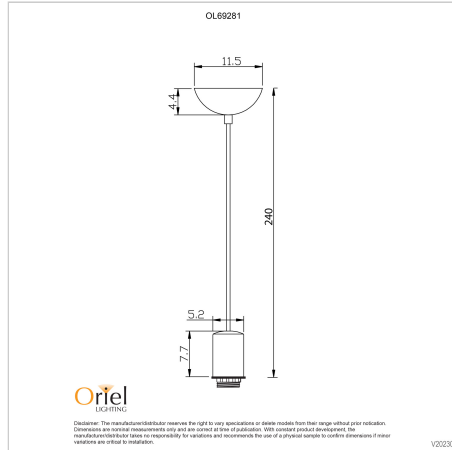

Warranty / Guarantee

1 Year Replacement Guarantee

Images

Unless stated, fittings do not include globes (bulbs). No representations are made as to the suitability of this product for your application. All fixed lights (other than DIY lights) should be installed by a licensed electrical contractor. Due to continuing product development, some specifications may change over time. Refer to our detailed Terms and Conditions, online at: www.oriel-lighting.com.au | Details and specifications are current at the time of printing, and with constant product development, subject to change.

(c) Oriel Lighting

quality lighting at affordable prices | specifications subject to change without notice - check the website for the latest information | www.oriel-lighting.com.au