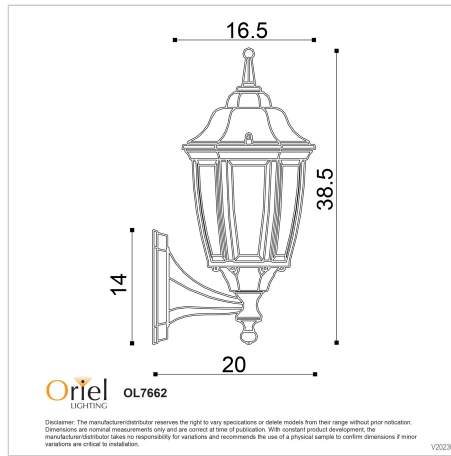

UPI	9324879207843
Electrician To Install	This fitting should be installed by a licenced electrician
Warranty / Guarantee	1 Year Replacement Guarantee

Images

Unless stated, fittings do not include globes (bulbs). No representations are made as to the suitability of this product for your application. All fixed lights (other than DIY lights) should be installed by a licensed electrical contractor. Due to continuing product development, some specifications may change over time. Refer to our detailed Terms and Conditions, online at: www.oriel-lighting.com.au | Details and specifications are current at the time of printing, and with constant product development, subject to change.

(c) Oriel Lighting

quality lighting at affordable prices | specifications subject to change without notice - check the website for the latest information | www.oriel-lighting.com.au