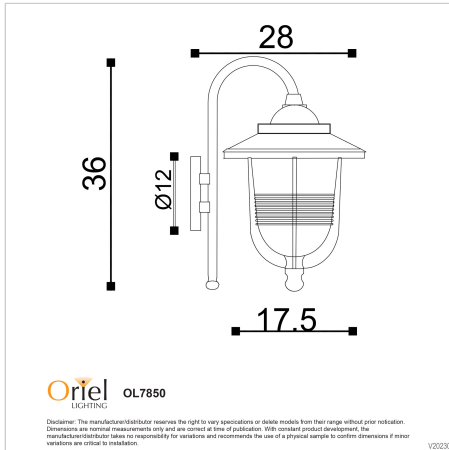

Primary Material	METAL
IP Rating	IP44
Supplier Code	OL7850BK
UPI	9324879208437
Electrician To Install	This fitting should be installed by a licenced electrician
Warranty / Guarantee	1 Year Replacement Guarantee

Images

Unless stated, fittings do not include globes (bulbs). No representations are made as to the suitability of this product for your application. All fixed lights (other than DIY lights) should be installed by a licensed electrical contractor. Due to continuing product development, some specifications may change over time. Refer to our detailed Terms and Conditions, online at: www.oriel-lighting.com.au | Details and specifications are current at the time of printing, and with constant product development, subject to change.

(c) Oriel Lighting

quality lighting at affordable prices | specifications subject to change without notice - check the website for the latest information | www.oriel-lighting.com.au