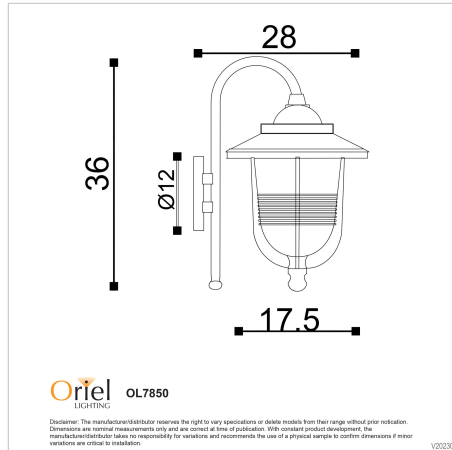

Primary Material	METAL
IP Rating	IP44
Supplier Code	OL7850WH
UPI	9324879208451
Electrician To Install	This fitting should be installed by a licenced electrician
Warranty / Guarantee	1 Year Replacement Guarantee

Images

Unless stated, fittings do not include globes (bulbs). No representations are made as to the suitability of this product for your application. All fixed lights (other than DIY lights) should be installed by a licensed electrical contractor. Due to continuing product development, some specifications may change over time. Refer to our detailed Terms and Conditions, online at: www.oriel-lighting.com.au | Details and specifications are current at the time of printing, and with constant product development, subject to change.

(c) Oriel Lighting

quality lighting at affordable prices | specifications subject to change without notice - check the website for the latest information | www.oriel-lighting.com.au