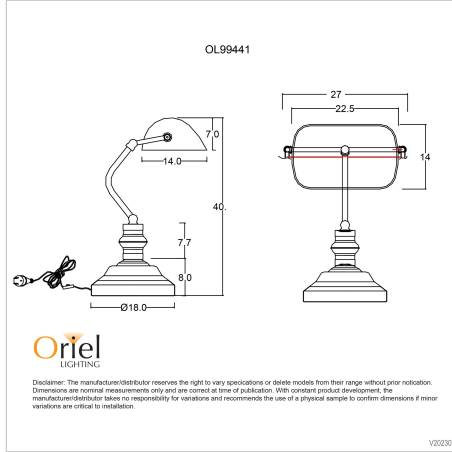

product specification

www.oriel-lighting.com.au

BANKERS SWITCHED

SKU:OL99441BP

Traditional bankers lamp with gloss green glass. The polished brass finished metalware looks great with the dark green glass. Switch is conveniently located on cord.

Additional information

Brand	Oriel Lighting
Colour	Brass
Bulb Qty	1
Bulb Type	E27
Wattage	60W
Bulb Included	NO
Recommended Globe	A-LED-7107230
Voltage	240V
Overall Height	40
Overall Width	27
Overall Depth	23
Fitting Height	40
Fitting Diameter	27
Lamp Shade Colour	Green
Lamp Shade Material	GLASS
Shade Included	Yes
Lamp Shade Dimensions	W225
Shade Fitting Type	Fixed in Place

Lamp Switch	Hand Switch on Cord
Primary Material	METAL
Supplier Code	OL99441BP
UPI	9324879211222
In The Box	1 x Lamp
Warranty / Guarantee	1 Year Replacement Guarantee

Images

Unless stated, fittings do not include globes (bulbs). No representations are made as to the suitability of this product for your application. All fixed lights (other than DIY lights) should be installed by a licensed electrical contractor. Due to continuing product development, some specifications may change over time. Refer to our detailed Terms and Conditions, online at: www.oriel-lighting.com.au | Details and specifications are current at the time of printing, and with constant product development, subject to change.