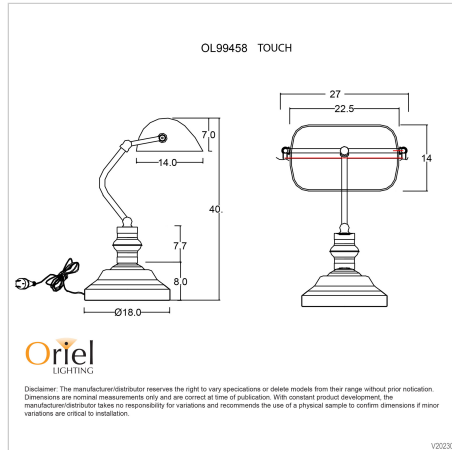

product specification

www.oriel-lighting.com.au

BANKERS TOUCH

SKU:OL99458BP

Traditional style bankers lamp featuring an ON/OFF touch. Dark green glass shade with brass plate metalware. Suitable for use with LED or compact fluoro globes.

Additional information

Brand	Oriel Lighting
Colour	Brass
Bulb Qty	1
Bulb Type	E27
Wattage	40W
Bulb Included	NO
Recommended Globe	A-LED-7107230
Voltage	240V
Overall Height	40
Overall Width	27
Overall Depth	23
Fitting Height	40
Fitting Diameter	27
Lamp Shade Colour	Green
Lamp Shade Material	GLASS
Shade Included	Yes
Lamp Shade Dimensions	W225
Shade Fitting Type	Fixed in Place

Lamp Switch	TOUCH ON/OFF
Primary Material	METAL
Supplier Code	OL99458BP
UPI	9324879211338
In The Box	1 x Lamp
Warranty / Guarantee	1 Year Replacement Guarantee

Images

Unless stated, fittings do not include globes (bulbs). No representations are made as to the suitability of this product for your application. All fixed lights (other than DIY lights) should be installed by a licensed electrical contractor. Due to continuing product development, some specifications may change over time. Refer to our detailed Terms and Conditions, online at: www.oriel-lighting.com.au | Details and specifications are current at the time of printing, and with constant product development, subject to change.