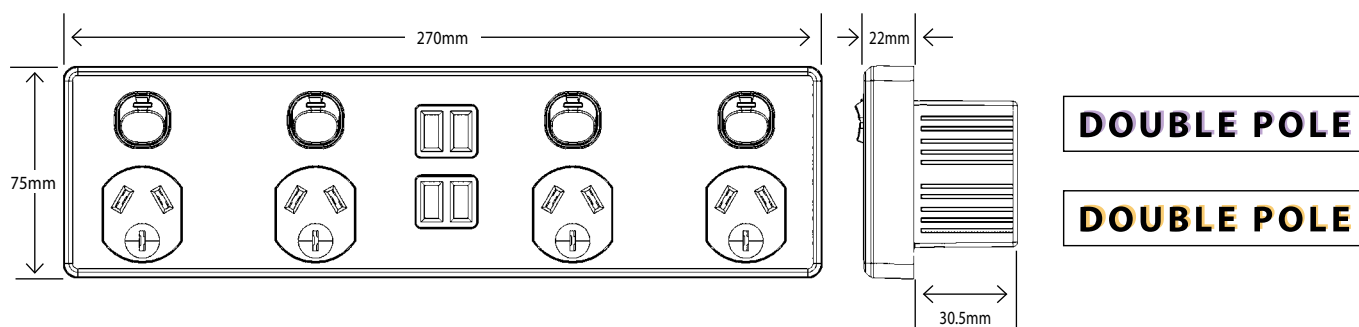

GREEN JELLY BEANS UNDER THE BONNET!

DOUBLE POLE

Order code: **CH4X4MB**
Mounting Block [CH4X4MB] suits both Puma and Cheetah 4X4 Products

Available Now through your Electrical Wholesaler

4X4 = 4 x Sockets & 4 x USB's

Trader's newest and most exciting innovative product - 4X4 [4 Sockets & 4 USB's] - has arrived and ready for use by Australian Electrical Contractors.

- Four sockets and four USB ports
- Wide spacing between sockets for wide plug bases
- 84mm mounting centres
- Mounting Block [CH4X4MB] suits both Puma and Cheetah 4X4 Products
- Cheetah dolly indicator colour green / Puma dolly indicator colour orange
- The rating for the USB is 2 x 3.1A at 5V when one device is inserted then it divides to split the output when a device is inserted in each USB socket - 3.1A available across 2 USB outlets on the left and 3.1A available across 2 USB outlets on the right
- Fits standard wall boxes and mounting accessories
- Covers, plates and dollies are made from UV stabilised polycarbonate to avoid discolouring to yellow
- Standard colour is white. Black also stocked - please check availability