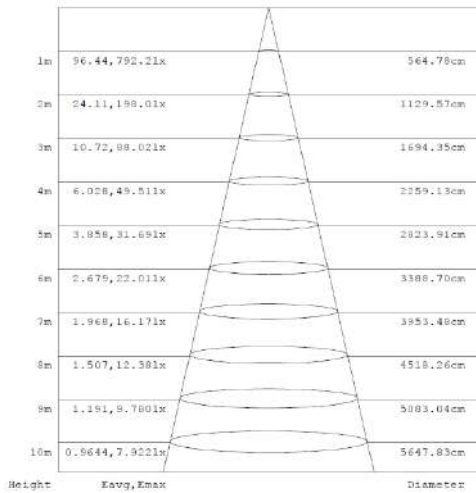

#### Cone Illuminance Diagram

Diagram for R5MCOBSIK-CCT3 in 4000K. Other diagrams available on request