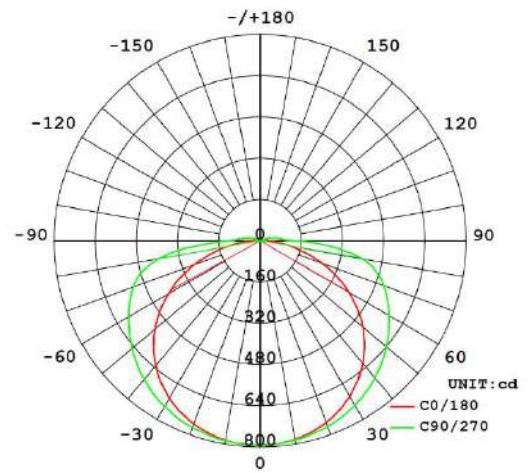

#### Polar Intensity Diagram

Diagram for R5MCOBSIK-CCT3 in 4000K. Other diagrams available on request

#### Dimension Diagram

**PLEASE NOTE:** INFORMATION IN THIS DOCUMENT MAY BE SUBJECT TO CHANGE WITHOUT PRIOR NOTICE

IRE: TEL: +353 1 709 9000

WEB: ROBUS.COM

UK: TEL: 0800 973 220

WEB: ROBUS.COM

AUS: TEL: +61 7 3890 5444