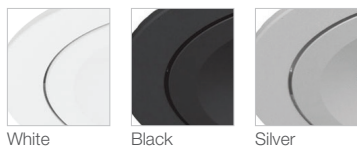

Resiled RDF8

8.5 Watts / 1030 Lumens / 80+ CRI

8.5 Watt IP44 rated residential LED downlight featuring a single LED COB in 3000K colour temperature with a high colour rendering index of 80+ and a high lumen output of 1030lm. Large trim size allows for 76-92mm cut-out making the Resiled an ideal replacement for existing halogen downlights.

RDF8 Trim Colours

RDF8 Technical Specifications

	3000K	4000K
COB Lumen Output	1030 lm	1050 lm
Lifetime	40,000hrs (L70)	
Power Factor	> 0.94	
Input Voltage	100V - 240V AC 50/60 Hz	
Protection	Thermal and Short Circuit	
Dimming	Leading / Trailing edge	