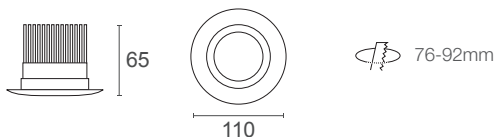

Resiled RDF8

8.5 Watts / 1030 Lumens / 80+ CRI

8.5 Watt IP44 rated residential LED downlight featuring a single LED COB in 3000K colour temperature with a high colour rendering index of 80+ and a high lumen output of 1030lm. Large trim size allows for 76-92mm cut-out making the Resiled an ideal replacement for existing halogen downlights.

Input Voltage 240V

System Power 10.8W

LED Power 8.5W

Lamp Type LED

IP Rating IP44

Cut-Out 76-92mm

Weight 350g

RDF8 Dimensions

RDF8 Trim Colours

RDF8 Technical Specifications

	3000K	4000K
COB Lumen Output	1030 lm	1050 lm
Lifetime	40,000hrs (L70)	
Power Factor	> 0.94	
Input Voltage	100V - 240V AC 50/60 Hz	
Protection	Thermal and Short Circuit	
Dimming	Leading / Trailing edge	