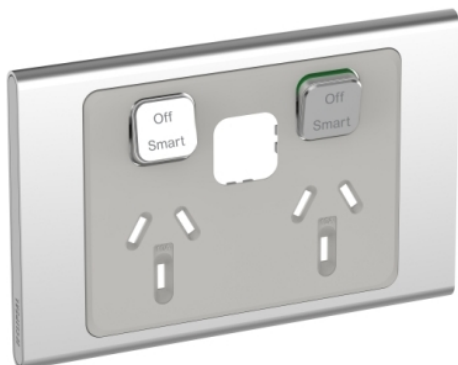

Product data sheet

Characteristics

S3025CSC-SV

Cover frame, Clipsal Iconic, for switched socket, horizontal, silver

Main

Range	Clipsal Iconic
Product or component type	Cover frame
Colour tint	Silver (SV)
Type of packing	Polybag

Complementary

Range compatibility	Switched socket
Product destination	Switched socket
Device mounting	Flush
Number of rocker	2
Number of power socket outlets	2
Installation direction	Horizontal
Fixing mode	Clip-on
Surface finish	Satin
Surface treatment	Metallic