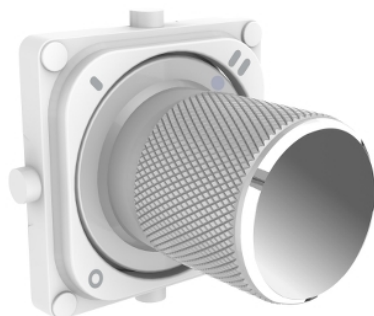

Product data sheet

Characteristics

S40RSM3KB-SV

Clipsal Iconic, knob for cover frame, Iconic Styl, silver

Main

Range	Clipsal Iconic
Aesthetic name	Iconic Styl
Product or component type	Knob
Colour tint	Silver (SV)
Type of packing	Polybag
Quantity per set	Set of 5

Complementary

Range compatibility	knob
Product destination	Cover frame
Fixing mode	Clip-in
Surface finish	Satin
Surface treatment	Metallic
Material	Anodised aluminium: knob
Height	23.0 mm
Width	23.0 mm
Depth	2.0 mm
Embedding depth	0.0 mm
Net weight	0.01 kg