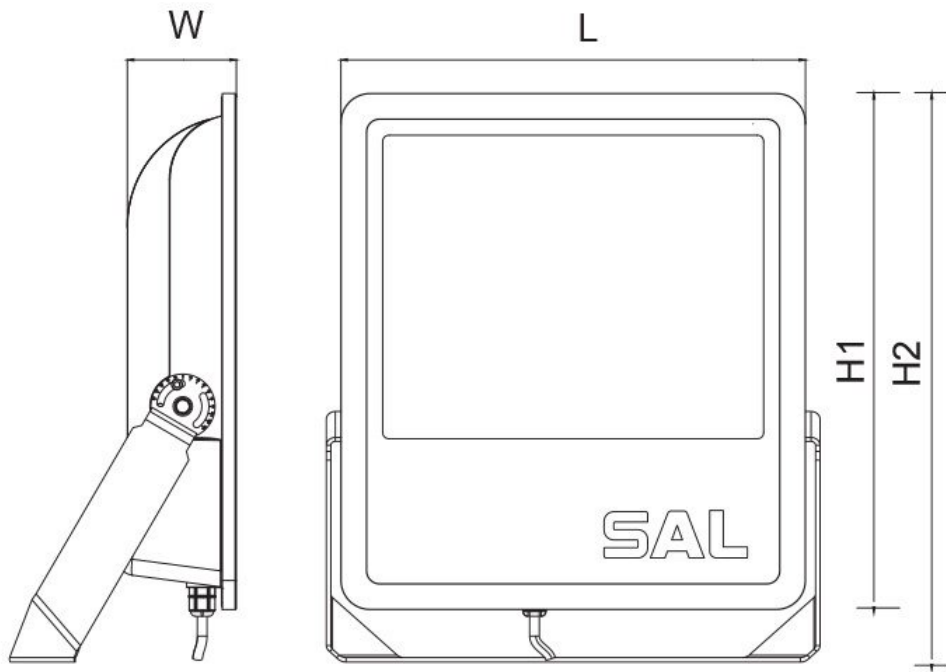

Dimensions