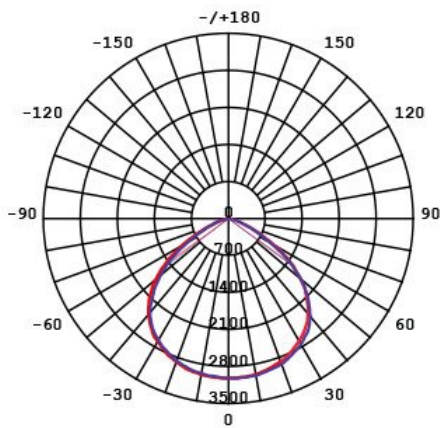

Dimensions

Photometric Data

Photometric Data

Unit: cd C0/C180 _____ C90/C270 _____

SE7169/70TC/BK at 5000K

SE7169/250TC/BK at 5000K

Product Images