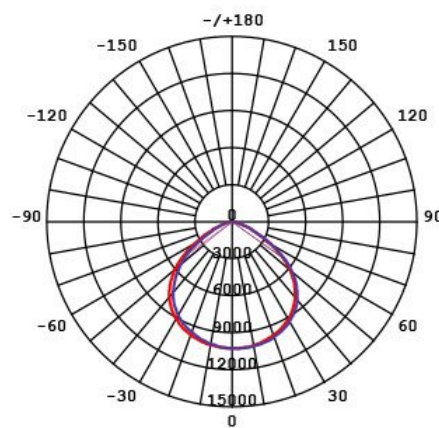

Dimensions

Photometric Data

Photometric Data

Unit: cd C0/C180 _____ C90/C270 _____

SE7169/70TC/BK at 5000K

SE7169/250TC/BK at 5000K

Product Images