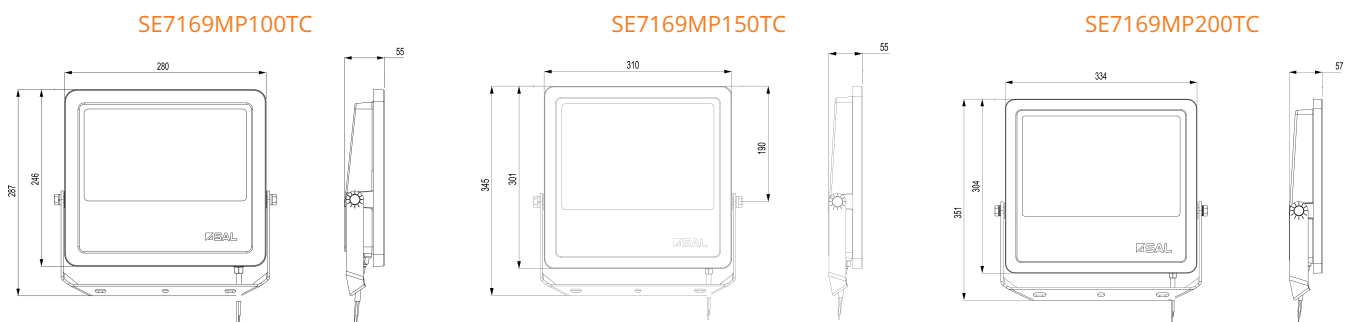

### Design Specifications

- Integral LED control gear, non-dimmable 70, 100, 150, 200, 250, 300 watt models, with selectable power
- Robust black die-cast aluminium body profile with multi-function angled trunnion bracket, IK08, IP66 protection
- Pre-wired with 1500mm UV rated flex for easy installation
- CRI >80, selectable CCT 3000/4000/5000K
- An impressive 140lm/W optical performance at 4000K
- Tempered glass visor

## Technical Specification

Product	Model No.	Input Voltage (V/AC)	Multiple Wattage	Lumens (lm)	CCT (K)	CRI
	SE7169MP70TC	240	35/53/70	4900/7360/9800	3000/4000/5000	80
	SE7169MP100TC	240	50/75/100	7000/10500/14000	3000/4000/5000	80
	SE7169MP150TC	240	75/113/150	10500/15750/21000	3000/4000/5000	80
	SE7169MP200TC	240	100/150/200	14000/21000/28000	3000/4000/5000	80
	SE7169MP250TC	240	125/188/250	17500/26500/35000	3000/4000/5000	80
	SE7169MP300TC	240	150/225/300	21000/31500/42000	3000/4000/5000	80

Beam Angle (°)	Body Colour	Dim (mm)	Mass (kg)
110	Black	280(L) x 55(W) x 246(H)	2.52
110	Black	280(L) x 55(W) x 246(H)	2.52
110	Black	310(L) x 55(W) x 345(H)	3.49
110	Black	334(L) x 57(W) x 351(H)	4.08
110	Black	435(L) x 63(W) x 395(H)	7.01
110	Black	435(L) x 63(W) x 395(H)	7.21

## Dimensions

SE7169MP250TC

SE7169MP300TC

**Photometric Data**

70W / 4000K

100W / 4000K

150W / 4000K

200W / 4000K