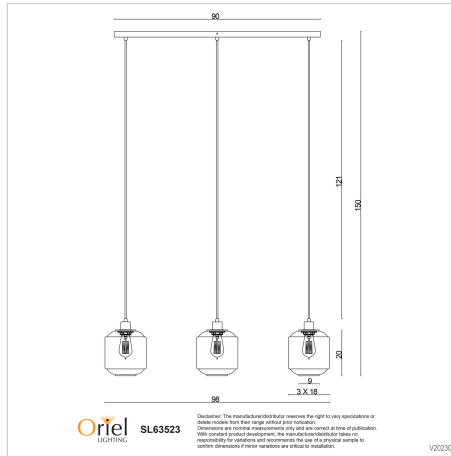

Primary Material	METAL
IP Rating	IP20
PLU	76452
Supplier Code	SL63523CL
UPI	9324879223539
In The Box	1 x Suspension 3 x Glasses
Electrician To Install	This fitting should be installed by a licenced electrician
Warranty / Guarantee	12 Month Replacement Guarantee

Images

Unless stated, fittings do not include globes (bulbs). No representations are made as to the suitability of this product for your application. All fixed lights (other than DIY lights) should be installed by a licensed electrical contractor. Due to continuing product development, some specifications may change over time. Refer to our detailed Terms and Conditions, online at: www.oriel-lighting.com.au | Details and specifications are current at the time of printing, and with constant product development, subject to change.

(c) Oriel Lighting

quality lighting at affordable prices | specifications subject to change without notice - check the website for the latest information | www.oriel-lighting.com.au