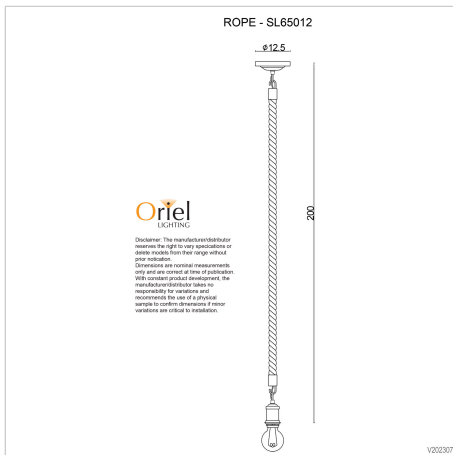

Electrician To Install	This fitting should be installed by a licenced electrician
Warranty / Guarantee	12 Month Replacement Guarantee

Images

Unless stated, fittings do not include globes (bulbs). No representations are made as to the suitability of this product for your application. All fixed lights (other than DIY lights) should be installed by a licensed electrical contractor. Due to continuing product development, some specifications may change over time. Refer to our detailed Terms and Conditions, online at: www.oriel-lighting.com.au | Details and specifications are current at the time of printing, and with constant product development, subject to change.

(c) Oriel Lighting

quality lighting at affordable prices | specifications subject to change without notice - check the website for the latest information | www.oriel-lighting.com.au