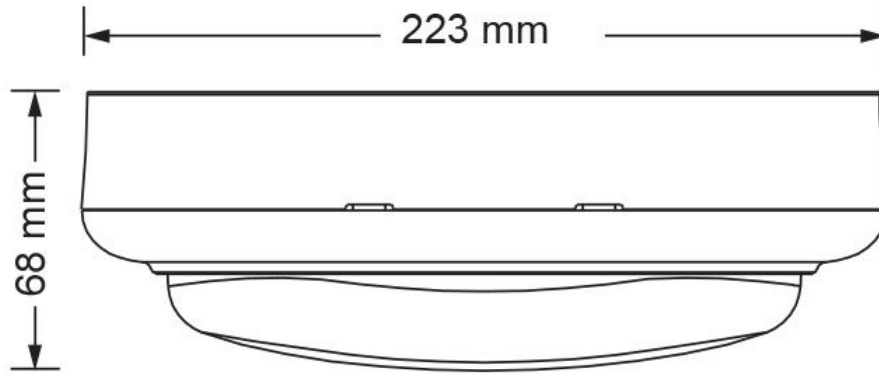

### Design Specifications

- Durable UV resistant white or black polycarbonate body, opal polycarbonate diffuser
- Integral control gear, 15 watt with PIR sensor control, fixed 30 seconds ON, 7 metres detection distance, daylight threshold > 20 lux
- CRI > 80, 1050lm
- Quick connect installation design
- Robust IK08 protection
- Double insulation

### Technical Specification

| Model No.     | Input Voltage (V/AC) | Power (W) | Lumens (lm) | CCT (K) | CRI | Beam Angle (°) |
|---------------|----------------------|-----------|-------------|---------|-----|----------------|
| SL7271CW/WH/S | 240                  | 15        | 1050        | 4000    | 80  | 110            |
| SL7271CW/BK/S | 240                  | 15        | 1050        | 4000    | 80  | 110            |

| Model No.     | Body Colour | Dim (mm)                |
|---------------|-------------|-------------------------|
| SL7271CW/WH/S | WHITE       | 233(L) x 133(W) x 68(H) |
| SL7271CW/BK/S | BLACK       | 233(L) x 133(W) x 68(H) |

## Dimensions