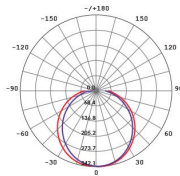

Photometric Data

Unit: cd C0/C180 — C90/C270 —

SL7271CW/WH at 4000K