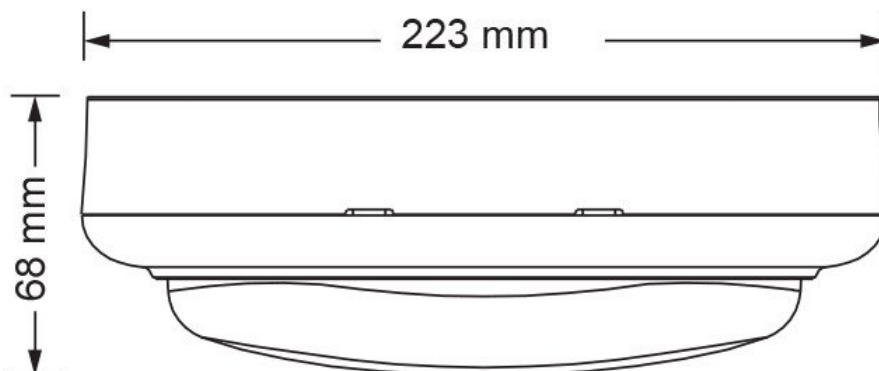

Dimensions