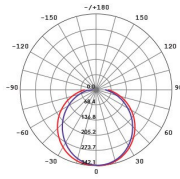

Technical Specification

Model No.	Input Voltage (V/AC)	Power (W)	Lumens (lm)	CCT (K)	CRI	Beam Angle (°)
SL7271CW/WH	240	15	1050	4000	80	110
SL7271CW/BK	240	15	1050	4000	80	110

Model No.	Body Colour	Dim (mm)
SL7271CW/WH	WHITE	233(L) x 133(W) x 68(H)
SL7271CW/BK	BLACK	233(L) x 133(W) x 68(H)

Dimensions

Photometric Data

Unit: cd C0/C180 — C90/C270 —

SL7271CW/WH at 4000K

PIXIE AMBIENCE, CHANGE YOUR COLOUR TO MATCH YOUR STYLE.

The innovative PIXIE AMBIENCE SWITCH PLATES have been designed with the end user and installer in mind, allowing you to change the colour face plate as fashion demands.