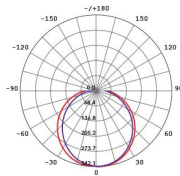

Technical Specification

Model No.	Input Voltage (V/AC)	Power (W)	Lumens (lm)	CCT (K)	CRI	Beam Angle (°)
SL7271CW/WH/S	240	15	1050	4000	80	110
SL7271CW/BK/S	240	15	1050	4000	80	110

Model No.	Body Colour	Dim (mm)
SL7271CW/WH/S	WHITE	233(L) x 133(W) x 68(H)
SL7271CW/BK/S	BLACK	233(L) x 133(W) x 68(H)

Dimensions

Photometric Data

Unit: cd C0/C180 — C90/C270 —

SL7271CW/WH at 4000K

PIXIE AMBIENCE, CHANGE YOUR COLOUR TO MATCH YOUR STYLE.

The innovative PIXIE AMBIENCE SWITCH PLATES have been designed with the end user and installer in mind, allowing you to change the colour face plate as fashion demands.